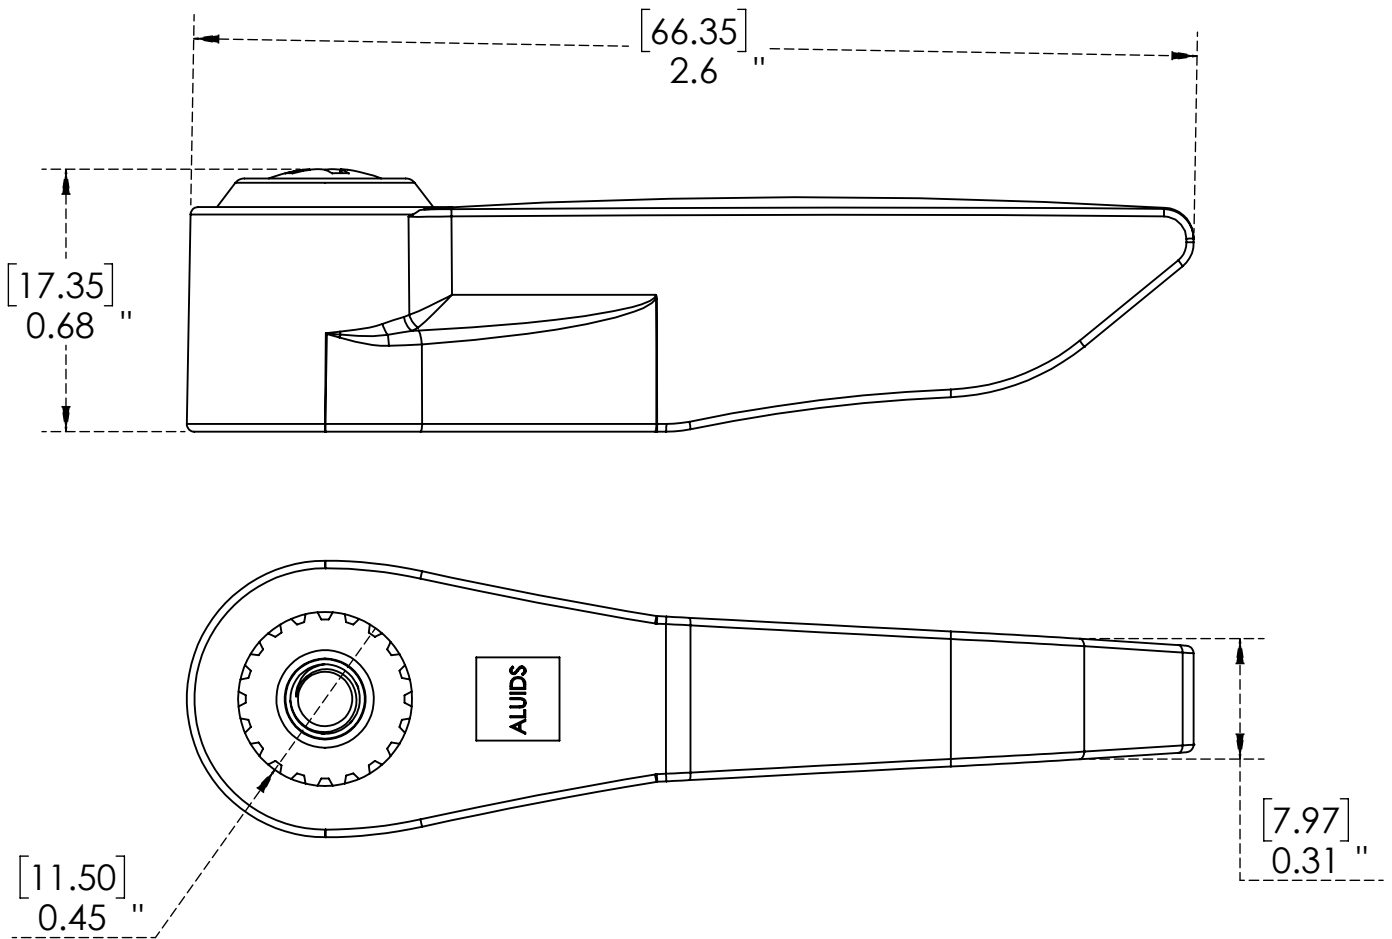

Features & Benefits:

- Easy Installation, Non Corrosive, Economical, Durable
- Suitable for Hot Quarter Turn Faucet/Valve/Taps of Bathroom/Kitchen, Commercial Faucet Application
- High quality brass body

C9505

Polished Chrome

Warranty: One Year (Limited)

Product Dimensions:-

Options Available:-

Part Number	Part Name	Water Control	Finish
C8154	Lever Handle With Cold (Blue) index & Screw	Cold	Polish Chrome
C8155	Lever Handle With Hot (Red) index & Screw	Hot	Polish Chrome
C9504	Economy Lever Handle With Cold (Blue) index & Screw	Cold	Polish Chrome