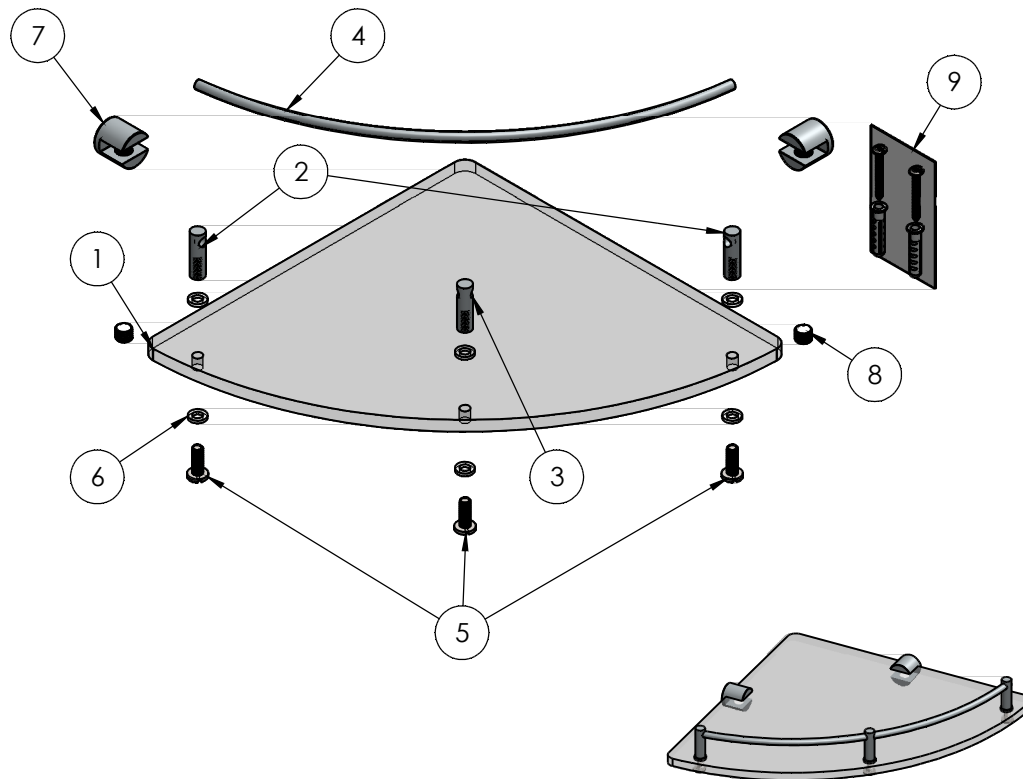

ItemNo.	Part No.	Part Name	Qty.
1	C1863.01	Corner Round Shelf	1
2	C1863.04	Side Pillar	2
3	C1863.05	Center Pillar	1
4	C1863.03	Pipe For Corner Shelf	1
5	C1863.07	Screw For Pillars	3
6	C1863.06	Washer for Pillar	6
7	C1863.02	Wall Bracket	2
8	C1863.08	Plastic Nylon Screw	2
9	C1863.50	2 Gitti and Screw Set Subassembly	1