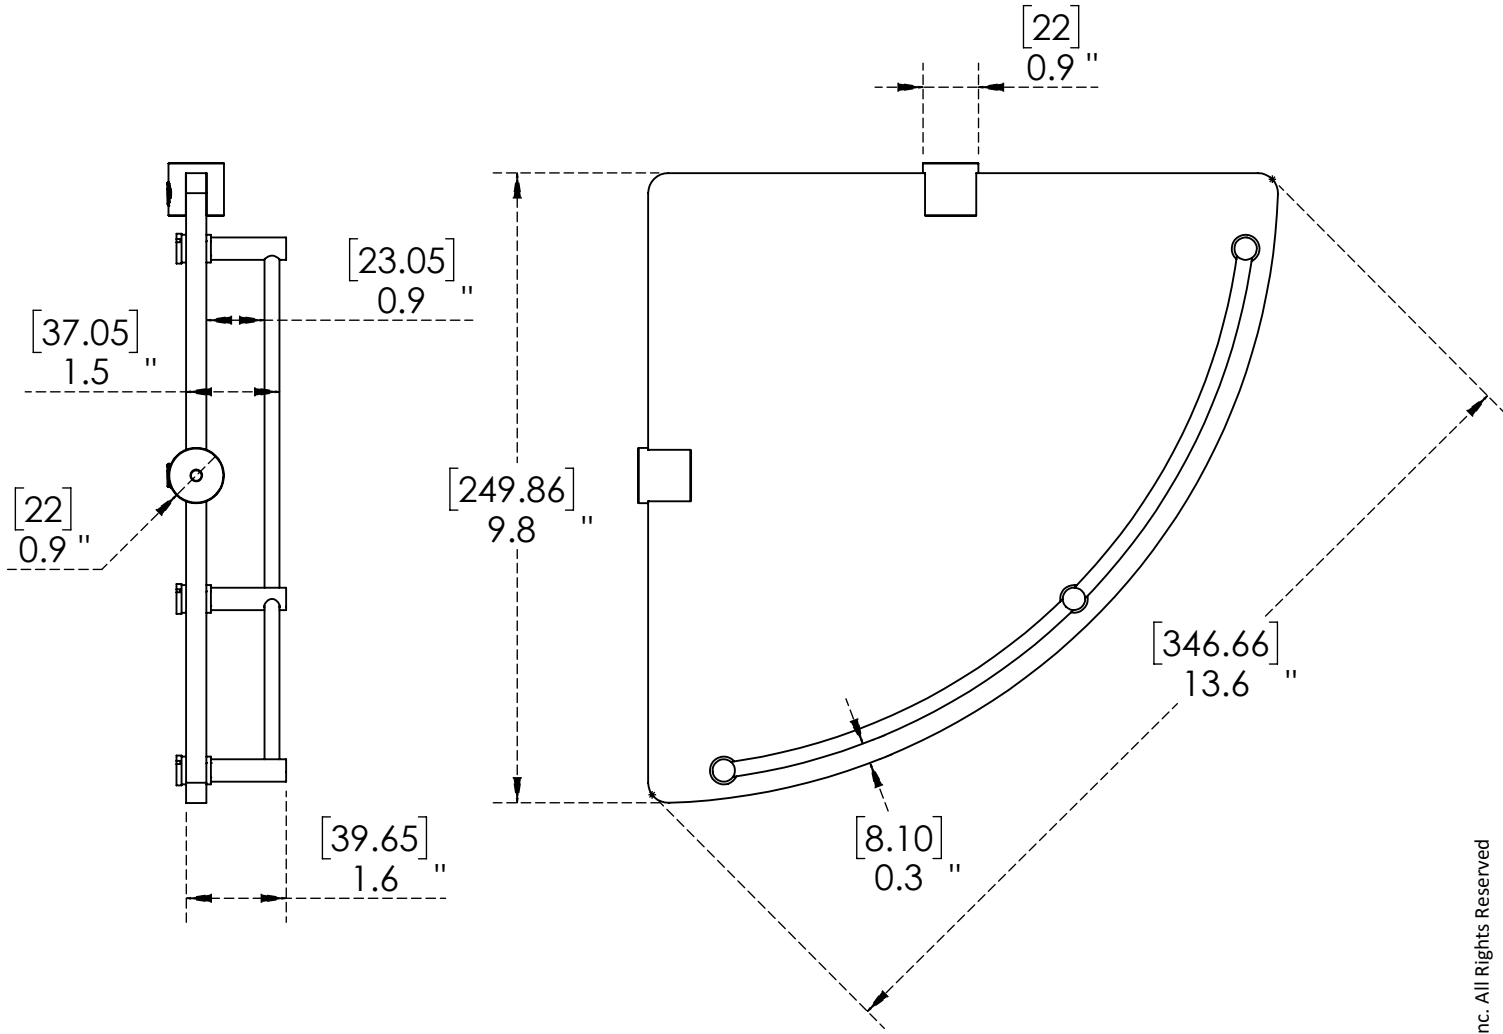

Features & Benefits:

- Wall Mounted Shelf Corner is ideal for bathrooms , bedrooms, living and Closets
- Easy to fit and can be used as multipurpose shelf for wall
- Rust and corrosion Proof
- Premium Design, Good Quality
- Material: Glass, Colour: Glossy

C1863

Transparent

Warranty: One Year (Limited)

Product Dimensions:-

Options Available:- No Option Available