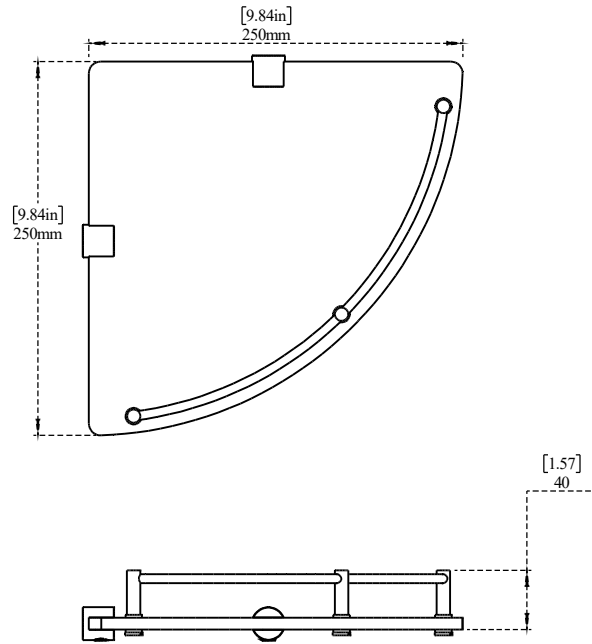

PART NO.- C1863 Line Drawing

TITLE- Corner Glass Shelf Geometrical Line Drawing

Viking Reference #- 1863

All dimensions are in inches, mm (in bracket)

ALUIDS

Note:- Information provided for reference only

* This document and the information thereon is the property of Krome Dispense Pvt Ltd. & its subsidiaries. Any reproduction in part or as a whole without the written permission of Krome Dispense Pvt Ltd. is prohibited.