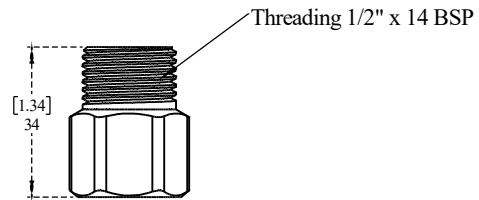

PART NO.- C8172 Line Drawing

TITLE- 1/2" Male x 1/2" Female Brass Adapter Line Drawing

ALUIDS Note:- Information provided for reference only

* This document and the information thereon is the property of Krome Dispense Pvt Ltd. & its subsidiaries. Any reproduction in part or as a whole without the written permission of Krome Dispense Pvt Ltd. is prohibited.

All dimensions are in inches, mm (in bracket)