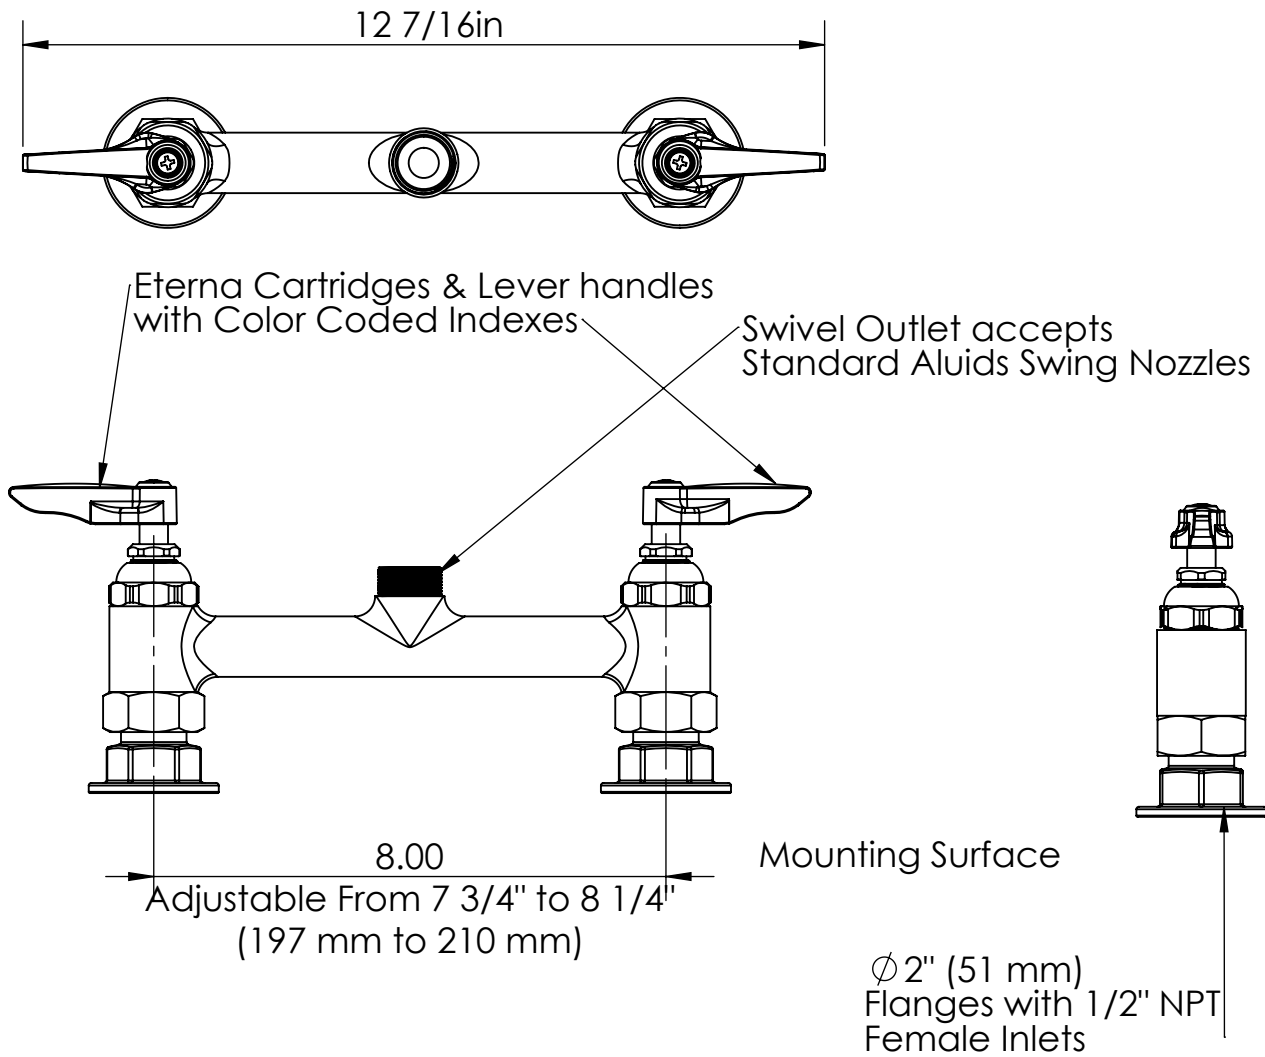

- Fabricated from solid brass material for durability and reliability.
- 8" deck mount mixing faucet with polished
- Lever Handle with color coded index
- Suitable for all swing nozzle
- Adjustable centers from 7-3/4" to 8-1/4"

C8105

Polished Chrome

Option Available

Part No.	Part Name
C8108	Double Pantry Deck Mount Rigid Base Faucet, 8" Centers - Polished Chrome

Product Dimensions:-

Copyright © 2017 Krome USA Inc. All Rights Reserved