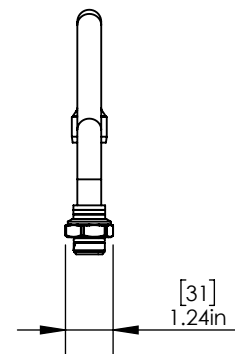

- 10" Swing Nozzle
- Heavy Duty Brass Constructed for Durability
- With Stream Regulator Outlet
- Suitable for all Aluids Swivel Outlet Faucets

C8181

Polished Chrome

Options Available

Part No	Length	Finish
C8179	6"	Polished Chrome
C8180	8"	Polished Chrome
C8145	12"	Polished Chrome
C8182	18"	Polished Chrome

Product Dimensions:-

Front View

Side View