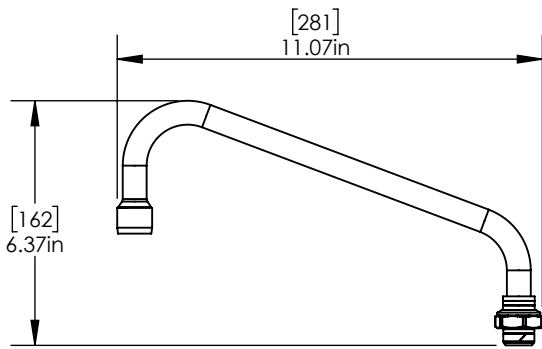

- 10" Swing Nozzle
- Heavy Duty Brass Constructed for Durability
- With Stream Regulator Outlet
- Suitable for all Aluids Swivel Outlet Faucets

C8181

Polished Chrome

Options Available

Part No	Length	Finish
C8179	6"	Polished Chrome
C8180	8"	Polished Chrome
C8145	12"	Polished Chrome
C8182	18"	Polished Chrome

Product Dimensions:-

Front View

Side View