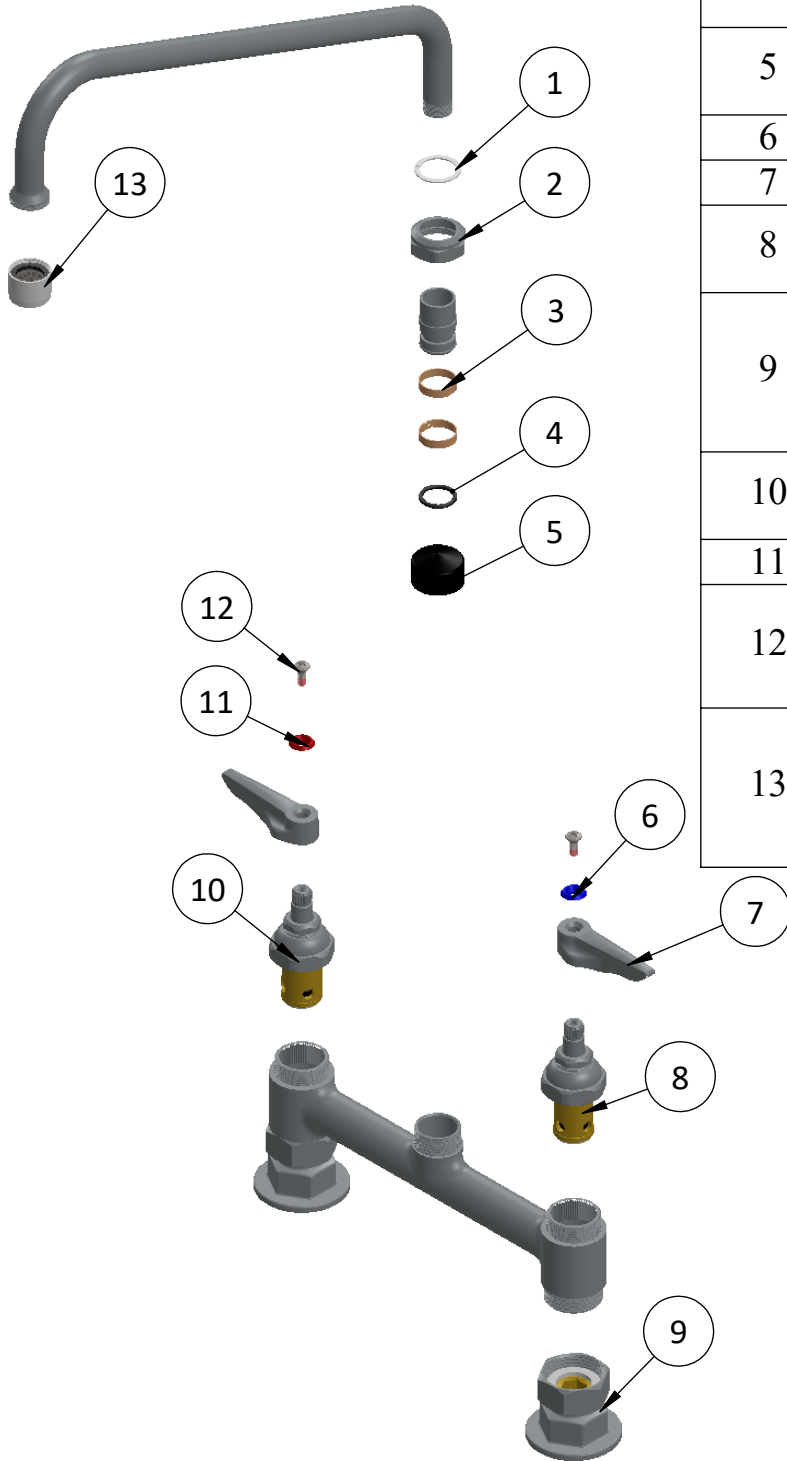

## Deck Mount Pantry Faucets

Double Pantry Deck Mount Swivel Base  
Faucet with 12" Swing Nozzle  
C8188

Sr.No.	Part No.	Part Name	Qty.
1	C8145.01.04	Swivel Washer	1
2	C8145.01.03	Swivel Hexnut	1
3	C8145.01.05	Swivel Sleeve	2
4	C753.04	O-Ring For Quick Disconnect	1
5	C8134.03	Cap for Pre Rinser Assembly	1
6	C8137	Cold Index (Blue)	1
7	C8135	Lever	2
8	C8138	Spindle Assembly Cold (LH)	1
9	C8121	1/2" NPT Female Eccentric Flange assembly with washer	2
10	C8134	Spindle Assembly Hot (RH)	1
11	C8136	Hot Index (Red)	1
12	C8139	Oval ( Raised Head) Nylock Screw for Handle	2
13	C8202.50	Aerator, Aerator Holder and Rubber washer Sub-Assembly	1