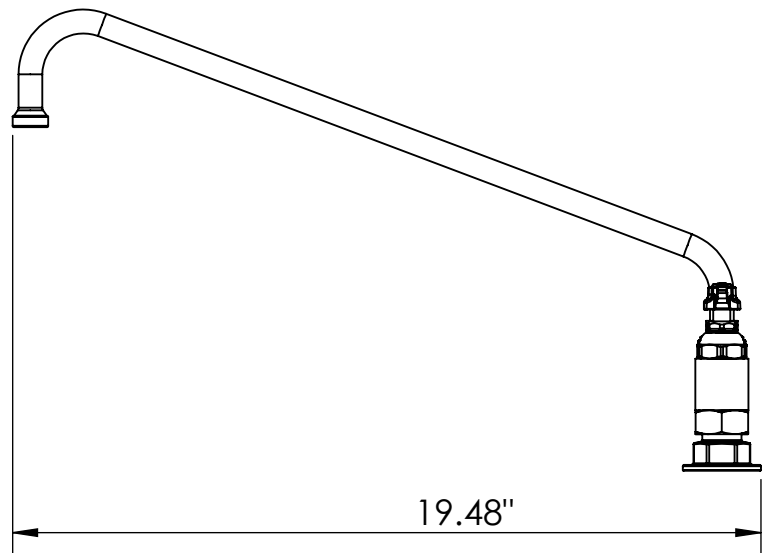

Double Pantry Deck Mount Swivel Base Faucet with 12" Swing Nozzle C8188

- Fabricated from solid brass material for durability and reliability.
- 12" Swing Nozzle stream regulator outlet
- With Adjustable Centers from 7-3/4" to 8-1/4"
- Lever Handle with color coded index

C8188

Polished Chrome

Option Available:-

Part No.	Swing Nozzle	Finish
C8185	6"	Polished Chrome
C8186	8"	Polished Chrome
C8187	10"	Polished Chrome
C8189	18"	Polished Chrome

Product Dimensions:-

Copyright © 2017 Krome USA Inc. All Rights Reserved