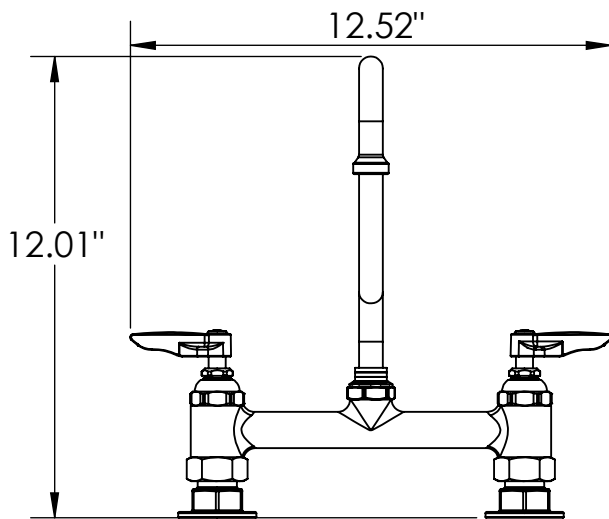

Double Pantry Deck Mount Swivel Base Faucet with 12" Swing Nozzle C8188

- Fabricated from solid brass material for durability and reliability.
- 12" Swing Nozzle stream regulator outlet
- With Adjustable Centers from 7-3/4" to 8-1/4"
- Lever Handle with color coded index

C8188

Polished Chrome

Option Available:-

Part No.	Swing Nozzle	Finish
C8185	6"	Polished Chrome
C8186	8"	Polished Chrome
C8187	10"	Polished Chrome
C8189	18"	Polished Chrome

Product Dimensions:-

Copyright © 2017 Krome USA Inc. All Rights Reserved