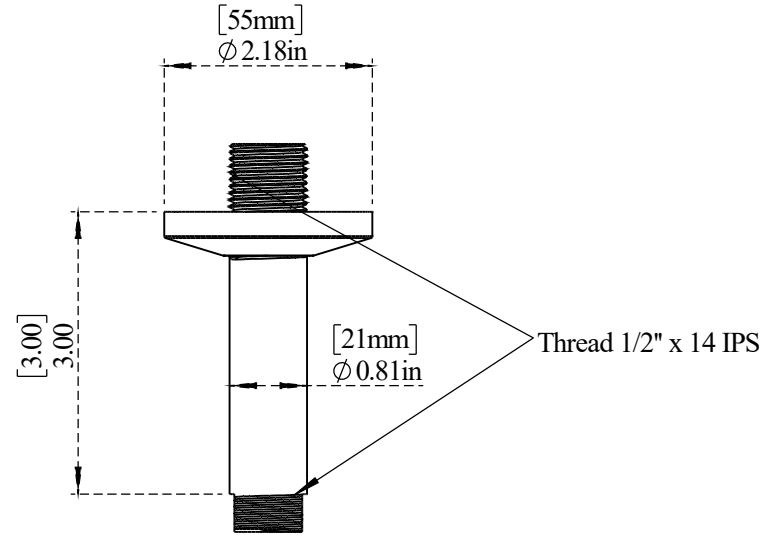

PART NO.-

C8885 Line Drawing

TITLE-

3" Celing Shower Arm Round Line Drawing

ALUIDS

Note:- Information provided for reference only.

All dimensions are in inches, mm (in bracket)

* This document and the information thereon is the property of Krome Dispense Pvt Ltd. & its subsidiaries. Any reproduction in part or as a whole without the written permission of Krome Dispense Pvt Ltd. is prohibited.