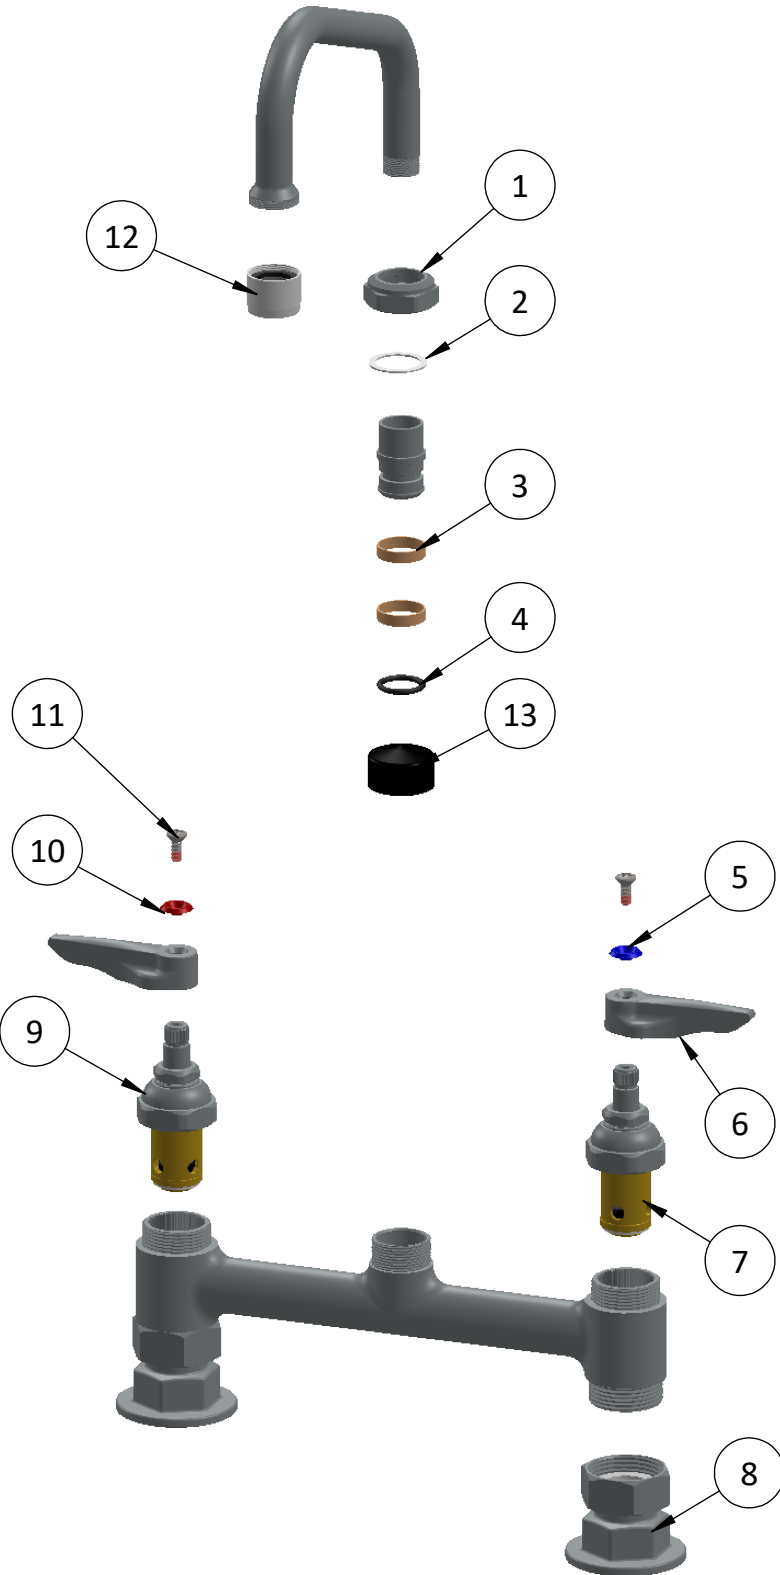

Deck Mount Pantry Faucets

Double Pantry Deck Mount Swivel Base

Faucet with 6" Swing Nozzle

C8185

Sr. No.	Part No.	Part Name	Qty.
1	C8145.01.03	Swivel Hexnut	1
2	C8145.01.04	Swivel Washer	1
3	C8145.01.05	Swivel Sleeve	2
4	C753.04	O-Ring For Quick Disconnect	1
5	C8137	Cold Index (Blue)	1
6	C8135	Lever	2
7	C8138	Spindle Assembly Cold (LH)	1
8	C8121	1/2" NPT Female Eccentric Flange assembly with washer	2
9	C8134	Spindle Assembly Hot (RH)	1
10	C8136	Hot Index (Red)	1
11	C8139	Oval (Raised Head) Nylock Screw for Handle	2
12	C8202.50	Aerator,Aerator Holder and Rubber washer Sub-Assembly	1
13	C8134.03	Cap for Pre Rinser Assembly	1

Copyright © 2017 Krome USA Inc. All Rights Reserved

US & Canada :- +1-678 666 2001

Asia:- +91-9814203010

Krome USA Inc. reserves the right to make revisions to product specifications without any notice

For most updated specification sheet , go to www.aluids.com