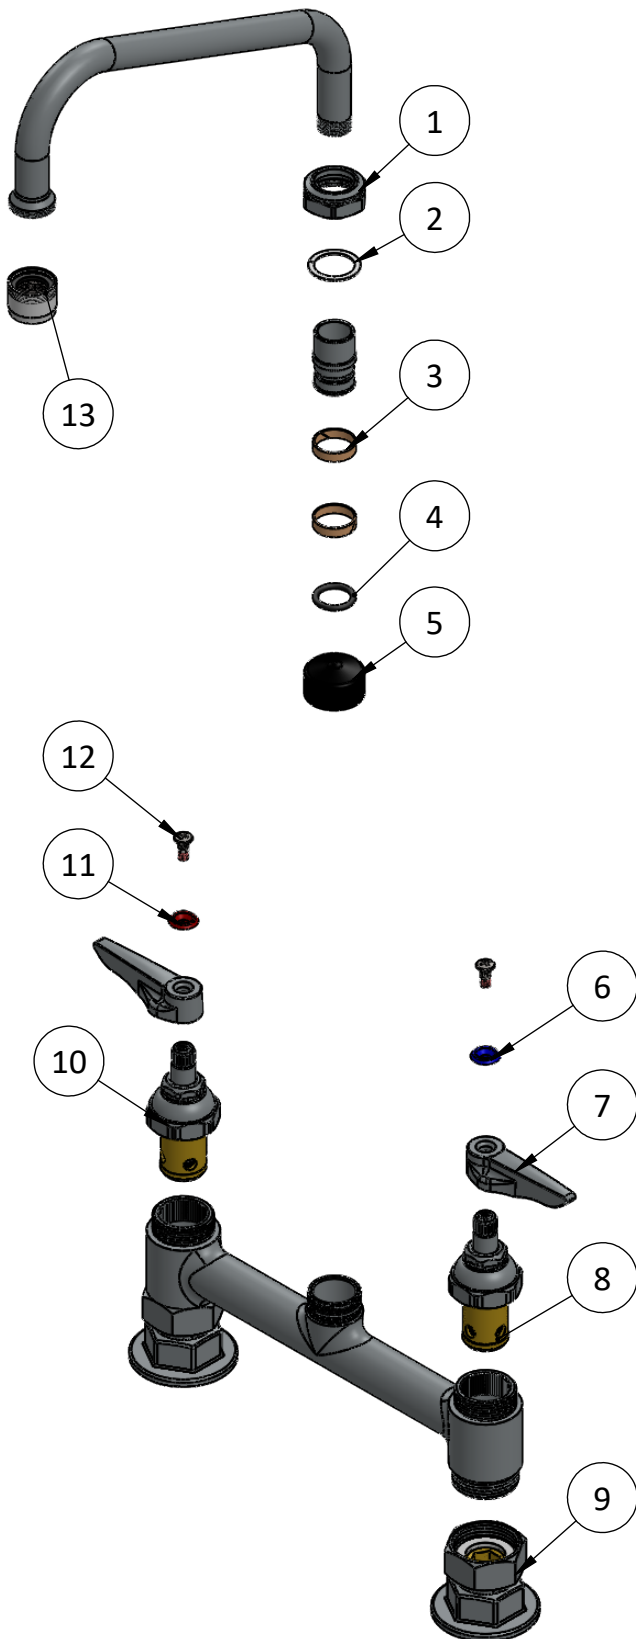

## Deck Mount Pantry Faucets

### Double Pantry Deck Mount Swivel Base Faucet with 8" Swing Nozzle

C8186

Sr.No.	Part No.	Part Name	Qty.
1	C8145.01.03	Swivel Hexnut	1
2	C8145.01.04	Swivel Washer	1
3	C8145.01.05	Swivel Sleeve	2
4	C753.04	O-Ring For Quick Disconnect	1
5	C8134.03	Cap for Pre Rinser Assembly	1
6	C8137	Cold Index (Blue)	1
7	C8135	Lever	2
8	C8138	Spindle Assembly Cold (LH)	1
9	C8121	1/2" NPT Female Eccentric Flange assembly with washer	2
10	C8134	Spindle Assembly Hot (RH)	1
11	C8136	Hot Index (Red)	1
12	C8139	Oval ( Raised Head) Nylock Screw for Handle	2
13	C8202.50	Aerator, Aerator Holder and Rubber washer Sub-Assembly	1