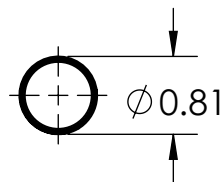

- Robust Brass Construction
- 1/2" IPS Connection
- Includes Matching Decorative Flange
- Quick & Easy Install
- Ceiling Mount Installation Type

C8351

Polished Chrome

No Options Available

Product Dimensions:-