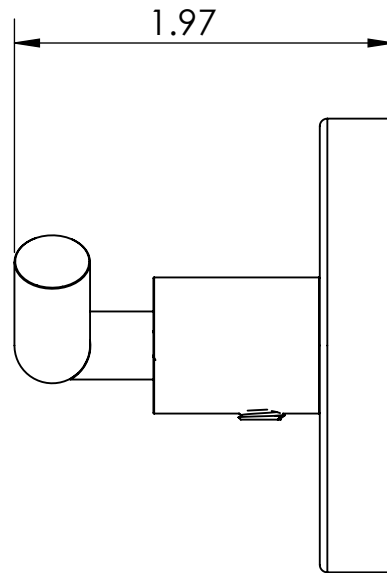

- Strong Mounting Hardware Included.
- All metal construction, ensuring quality and longevity.
- One piece, No assembly required
- Quick & Easy Installation

C1945
Polished Chrome

No Options Available

Product Dimensions:-