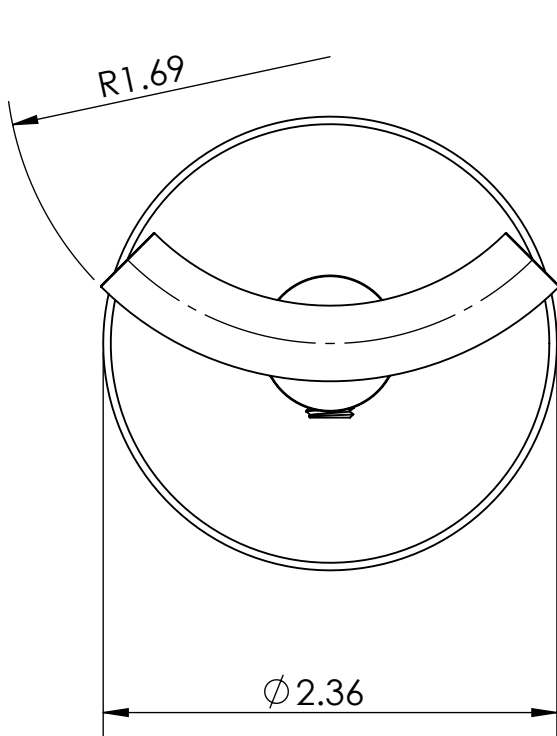

- Strong Mounting Hardware Included.
- All metal construction, ensuring quality and longevity.
- One piece, No assembly required
- Quick & Easy Installation

C1945
Polished Chrome

No Options Available

Product Dimensions:-