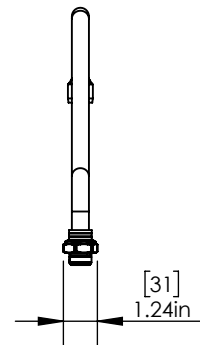

- 18" Swing Nozzle
- Heavy Duty Brass Constructed for Durability
- With Stream Regulator Outlet
- Suitable for all Aluids Swivel Outlet Faucets

C8182

Polished Chrome

Options Available

Part No	No. of Faucets	Finish
C8179	6"	Polished Chrome
C8180	8"	Polished Chrome
C8181	10"	Polished Chrome
C8145	12"	Polished Chrome

Product Dimensions:-

Front View

Side View