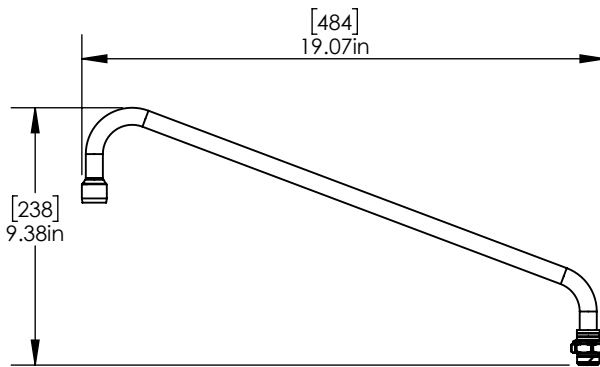

- 18" Swing Nozzle
- Heavy Duty Brass Constructed for Durability
- With Stream Regulator Outlet
- Suitable for all Aluids Swivel Outlet Faucets

C8182

Polished Chrome

Options Available

Part No	No. of Faucets	Finish
C8179	6"	Polished Chrome
C8180	8"	Polished Chrome
C8181	10"	Polished Chrome
C8145	12"	Polished Chrome

Product Dimensions:-

Front View

Side View