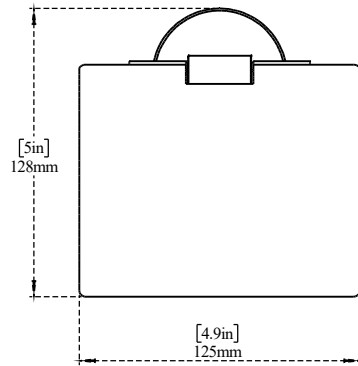

PART NO.- C1952 Line Drawing

TITLE- Towel Roll Holder With Cover Line Drawing

ALUIDS

Note:- Information provided for reference only

* This document and the information thereon is the property of Krome Dispense Pvt Ltd. & its subsidiaries. Any reproduction in part or as a whole without the written permission of Krome Dispense Pvt Ltd. is prohibited.