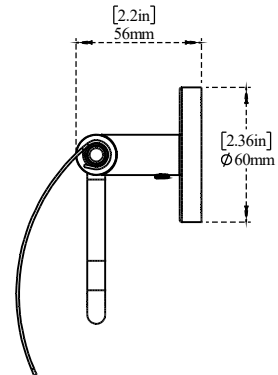

PART NO.- C1952 Line Drawing

TITLE- Towel Roll Holder With Cover Line Drawing

ALUIDS

Note:- Information provided for reference only

* This document and the information thereon is the property of Krome Dispense Pvt Ltd. & its subsidiaries. Any reproduction in part or as a whole without the written permission of Krome Dispense Pvt Ltd. is prohibited.