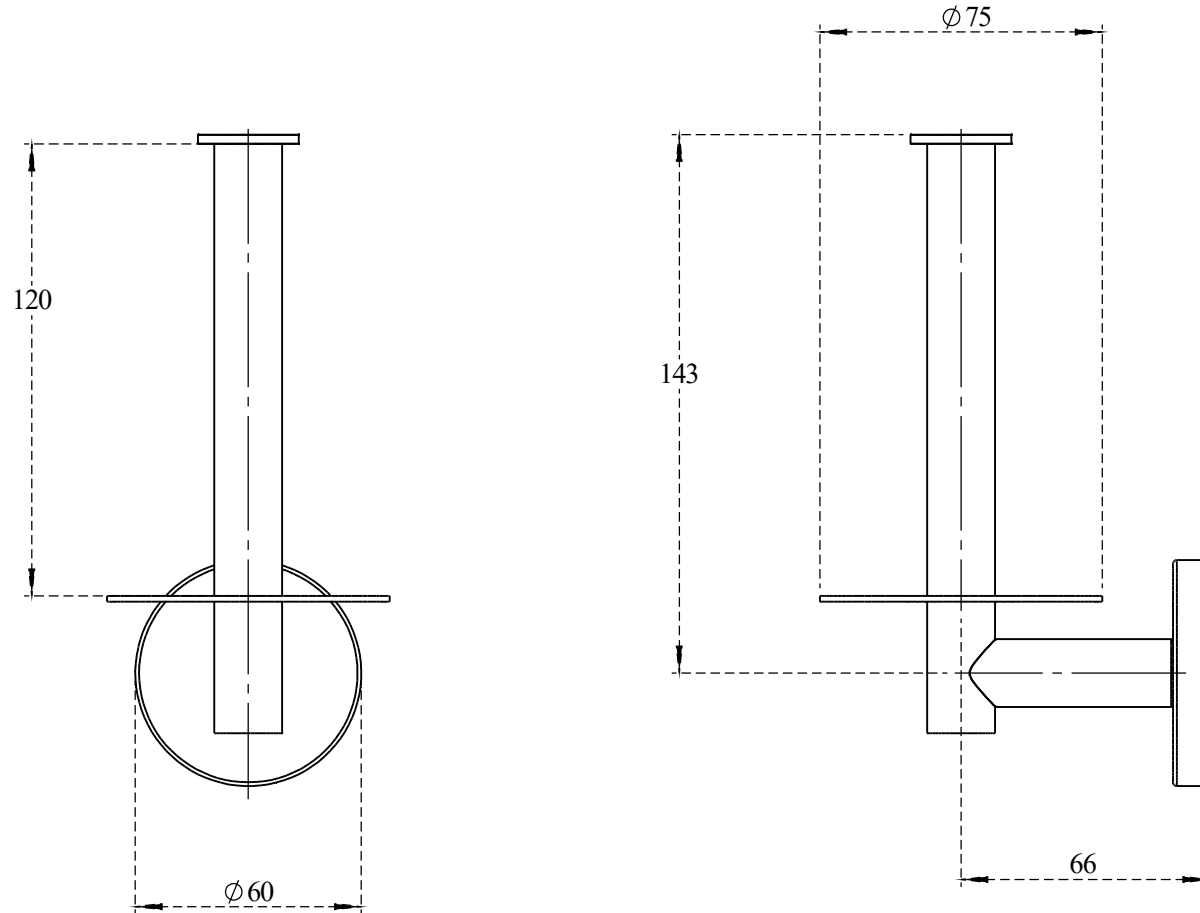

PART NO.-

C1957 Line Drawing

TITLE-

Toilet Roll Holder Vertical Line Drawing

All dimensions are in mm

ALUIDS Note:- Information provided for reference only.

* This document and the information thereon is the property of Krome Dispense Pvt Ltd. & its subsidiaries. Any reproduction in part or as a whole without the written permission of Krome Dispense Pvt Ltd. is prohibited.