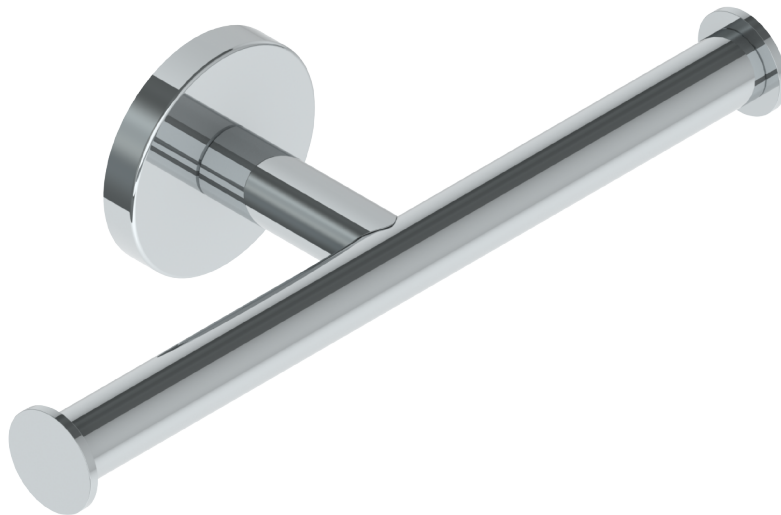

- Strong Mounting Hardware Included.
- All metal construction, ensuring quality and longevity.
- One piece, NO assembly required
- Quick & Easy Installation

C1953

Polished CP

Options Available

Part No	Part Name	Series	Finish
C1951	Toilet Paper Holder	H2O	Polished Chrome
C1952	Toilet Paper Holder with Flap	H2O	Polished Chrome
C1957	Toilet Paper Holder Vertical	H2O	Polished Chrome

Product Dimensions:-