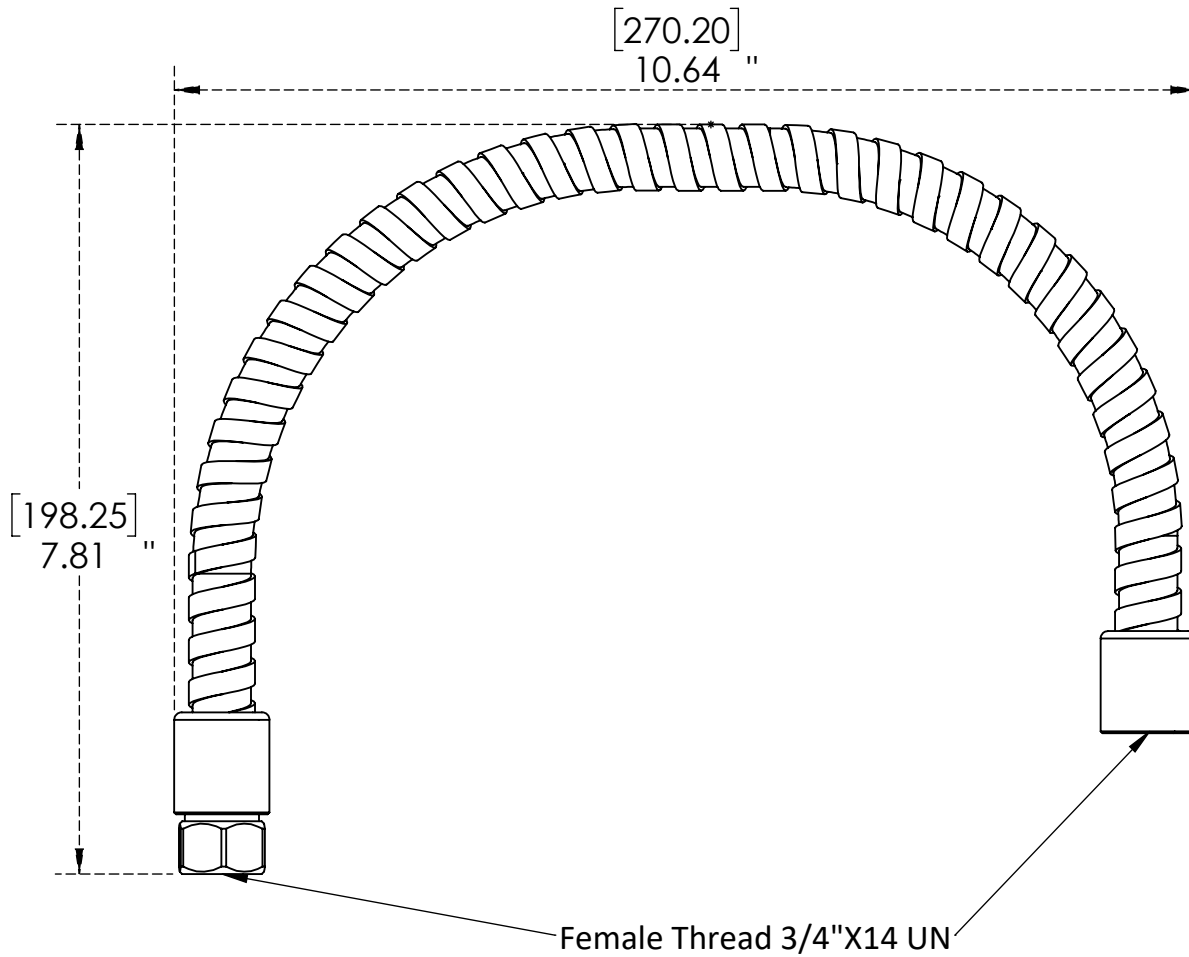

Product Dimensions:-

Options Available:-

Part No	Length	Handle
C8224	24"	Grip Handle
C8218	26"	Less Handle
C8227	28"	Less Handle
C8231	32"	Less Handle
C8140	36"	Less Handle
C8240	40"	Less Handle
C8242	42"	Less Handle
C8244	44"	Less Handle
C8257	50"	Less Handle
C8253	54"	Less Handle
C8255	56"	Less Handle
C8268	68"	Less Handle