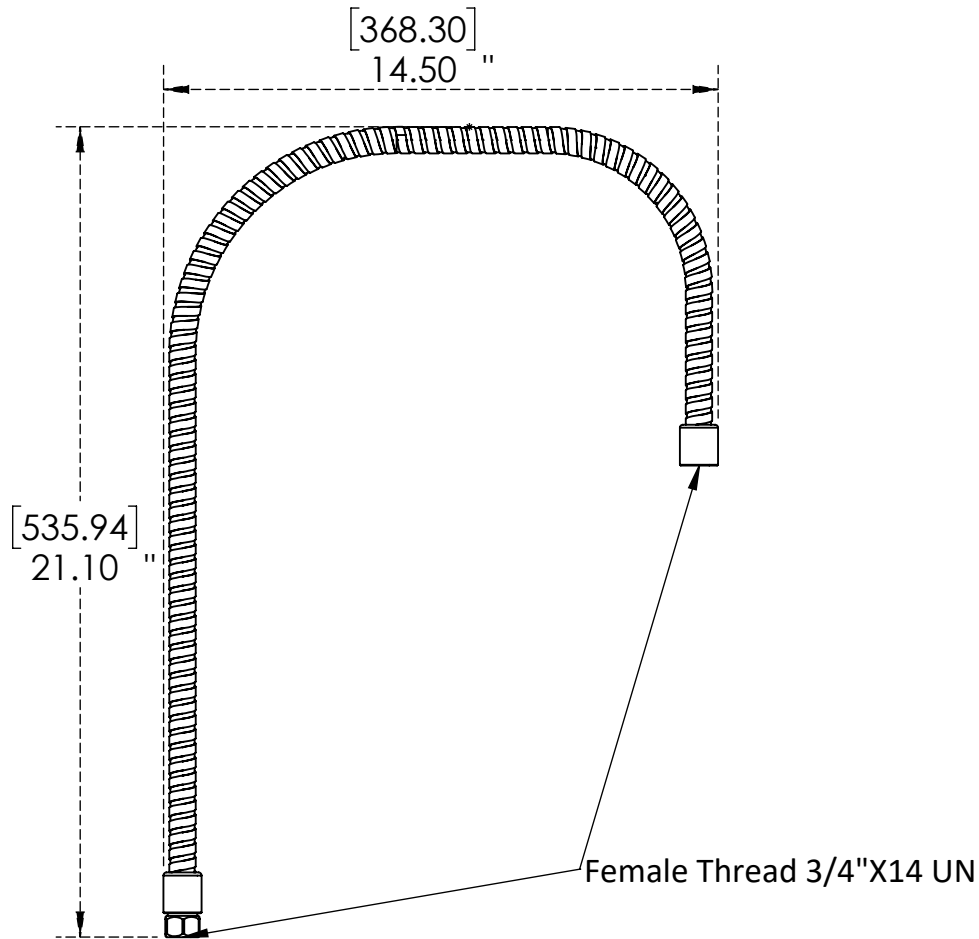

Product Dimensions:-

Options Available:-

Part No	Length	Handle
C8224	24"	Grip Handle
C8218	26"	Less Handle
C8223	24"	Less Handle
C8227	28"	Less Handle
C8140	36"	Less Handle
C8240	40"	Less Handle
C8242	42"	Less Handle
C8244	44"	Less Handle
C8257	50"	Less Handle
C8253	54"	Less Handle
C8255	56"	Less Handle
C8268	68"	Less Handle