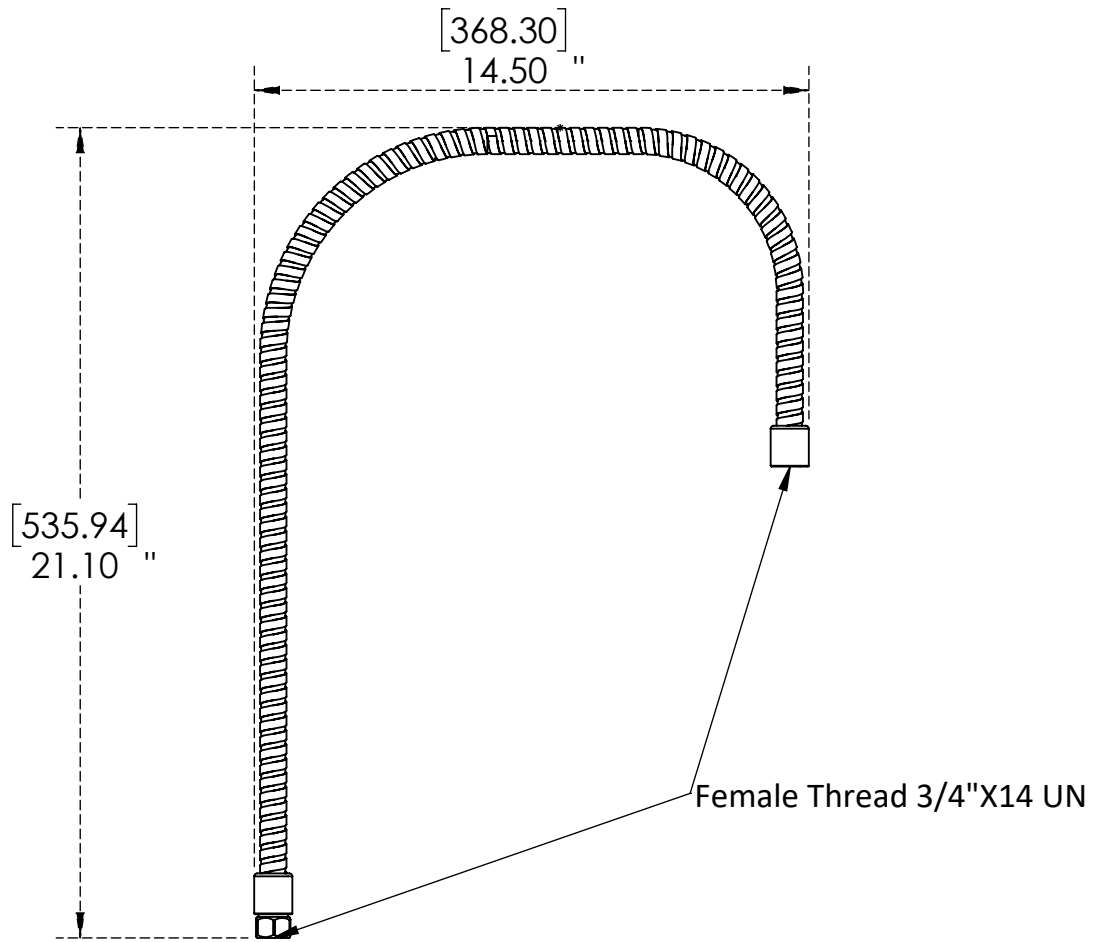

**Product Dimensions:-**

**Options Available:-**

Part No	Length	Handle
C8224	24"	Grip Handle
C8218	26"	Less Handle
C8223	24"	Less Handle
C8227	28"	Less Handle
C8231	32"	Less Handle
C8140	36"	Less Handle
C8242	42"	Less Handle
C8244	44"	Less Handle
C8257	50"	Less Handle
C8253	54"	Less Handle
C8255	56"	Less Handle
C8268	68"	Less Handle