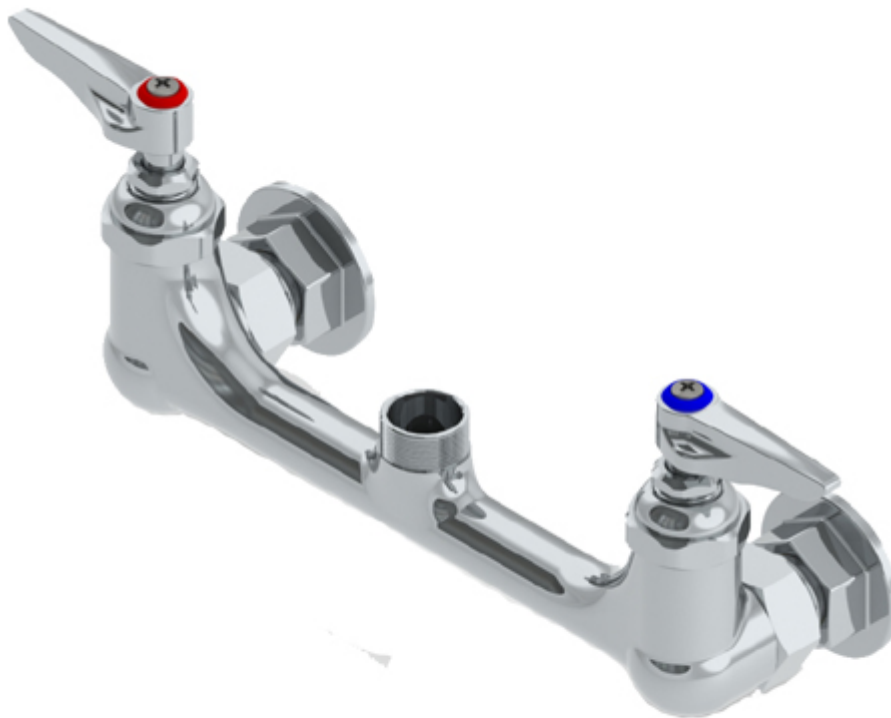

- Wall Mount 8" Centers.
- 1/2" NPT Female Eccentric Flange.
- Swivel outlet Accepts Aluids Swing nozzles.
- Lever Handles with HOT & COLD Indexes

C8241

Polished Chrome

Options Available:-

Part No.	Centre	Faucet Style	Mounting System
C8109	8"	Swivel Base	Wall Mount
C8105	8"	Swivel Base	Deck Mount
C8108	8"	Rigid Base	Deck Mount

Product Dimensions:-