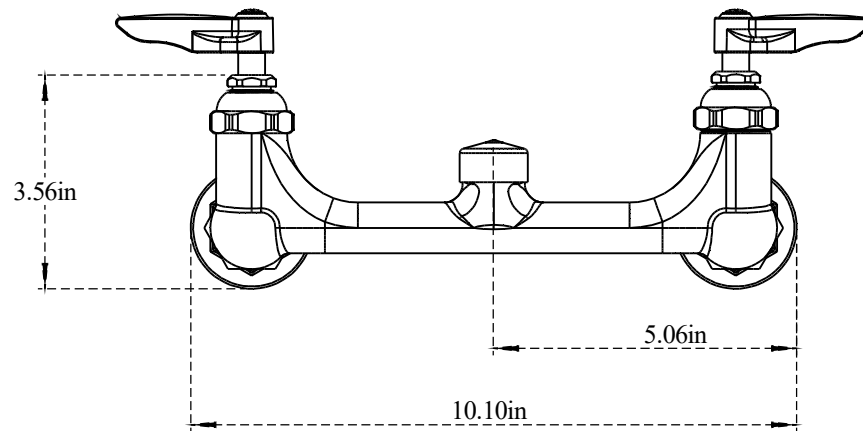

PART NO.-

C8241 Line Drawings

TITLE-

Pre Rinse Wall Mount Faucet Body

**ALUIDS**

Note:- Information provided for reference only.

\* This document and the information thereon is the property of Krome Dispense Pvt Ltd. & its subsidiaries. Any reproduction in part or as a whole without the written permission of Krome Dispense Pvt Ltd. is prohibited.