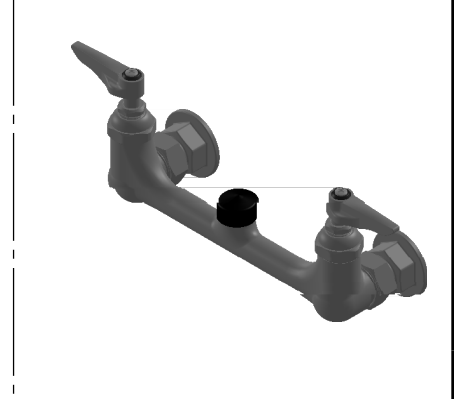

PART NO.-

C8241 Line Drawings

TITLE-

Pre Rinse Wall Mount Faucet Body

**ALUIDS**

Note:- Information provided for reference only.

\* This document and the information thereon is the property of Krome Dispense Pvt Ltd. & its subsidiaries. Any reproduction in part or as a whole without the written permission of Krome Dispense Pvt Ltd. is prohibited.