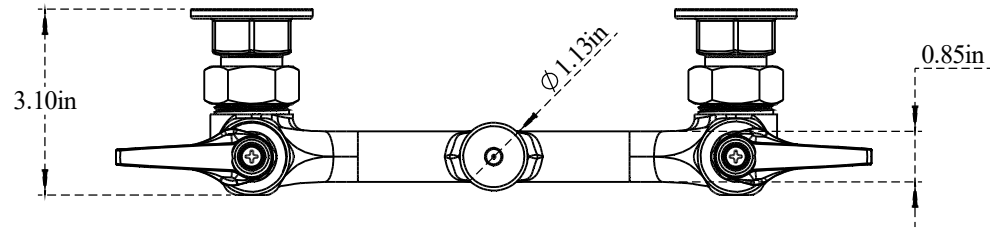

PART NO.-

C8241 Line Drawings

TITLE-

Pre Rinse Wall Mount Faucet Body

**ALUIDS**

Note:- Information provided for reference only.

\* This document and the information thereon is the property of Krome Dispense Pvt Ltd. & its subsidiaries. Any reproduction in part or as a whole without the written permission of Krome Dispense Pvt Ltd. is prohibited.