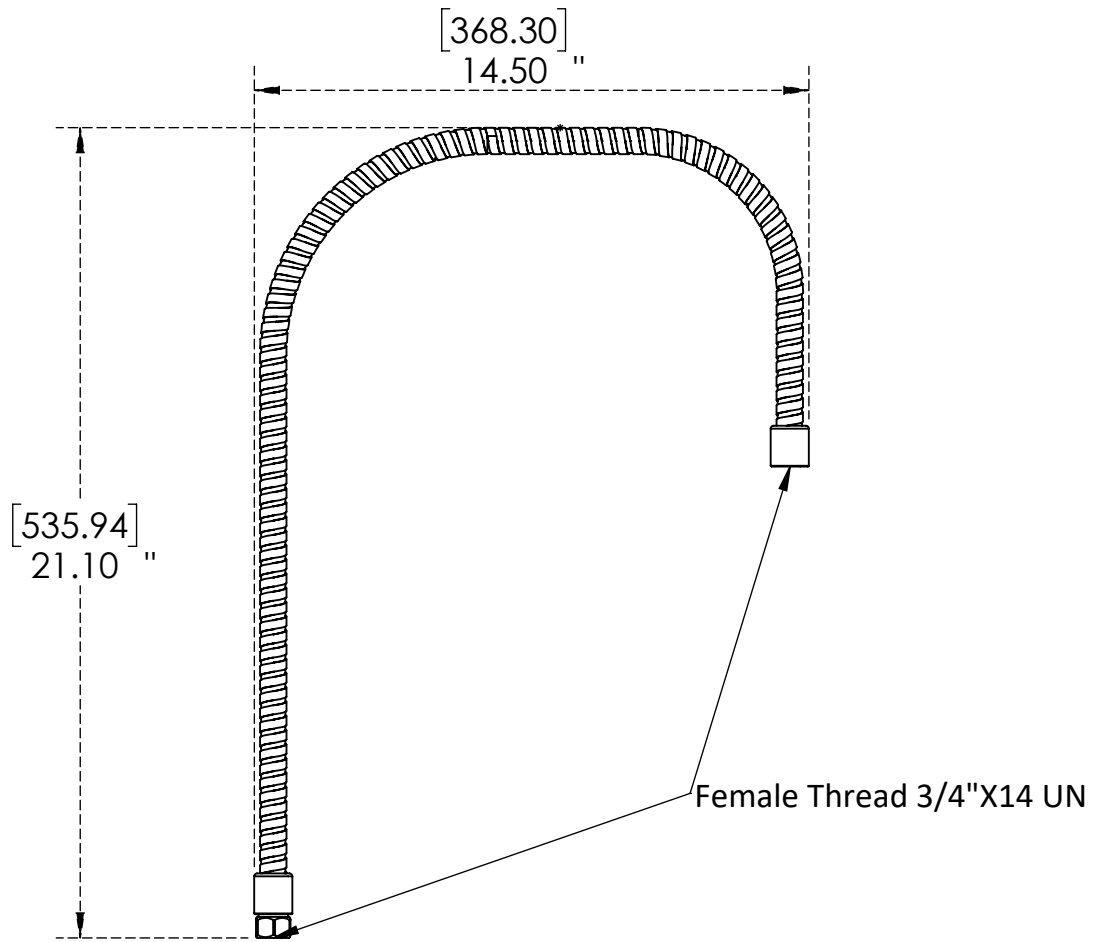

Product Dimensions:-

Options Available:-

Part No	Length	Handle
C8224	24"	Grip Handle
C8218	26"	Less Handle
C8223	24"	Less Handle
C8227	28"	Less Handle
C8231	32"	Less Handle
C8140	36"	Less Handle
C8240	40"	Less Handle
C8244	44"	Less Handle
C8257	50"	Less Handle
C8253	54"	Less Handle
C8255	56"	Less Handle
C8268	68"	Less Handle