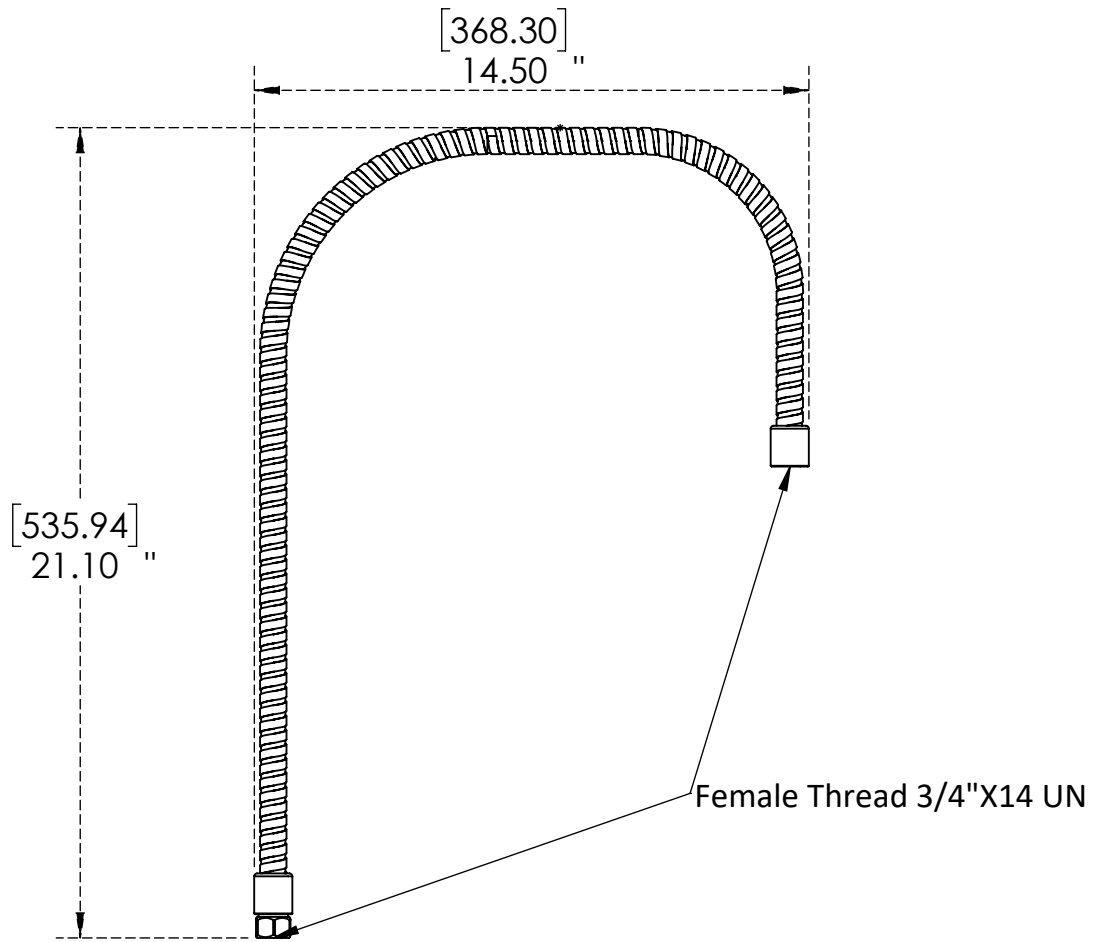

Product Dimensions:-

Options Available:-

Part No	Length	Handle
C8224	24"	Grip Handle
C8218	26"	Less Handle
C8223	24"	Less Handle
C8227	28"	Less Handle
C8231	32"	Less Handle
C8140	36"	Less Handle
C8240	40"	Less Handle
C8242	42"	Less Handle
C8244	44"	Less Handle
C8257	50"	Less Handle
C8255	56"	Less Handle
C8268	68"	Less Handle