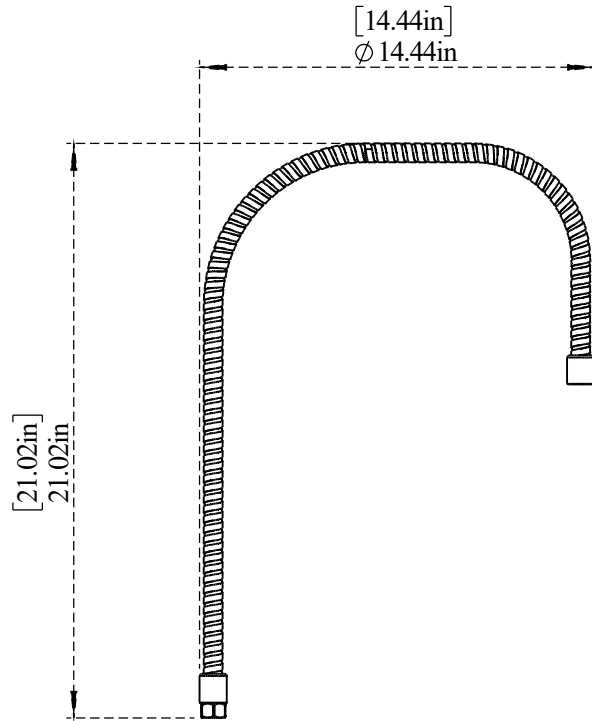

PART NO.-

C8255 Line Drawing

TITLE-

56" SS Flexible Pipe for Pre-Rinse Faucet, Less Handle

All dimensions are in inches, mm (in bracket)

Note:- Information provided for reference only.

* This document and the information thereon is the property of Krome Dispense Pvt Ltd. & its subsidiaries. Any reproduction in part or as a whole without the written permission of Krome Dispense Pvt Ltd. is prohibited.