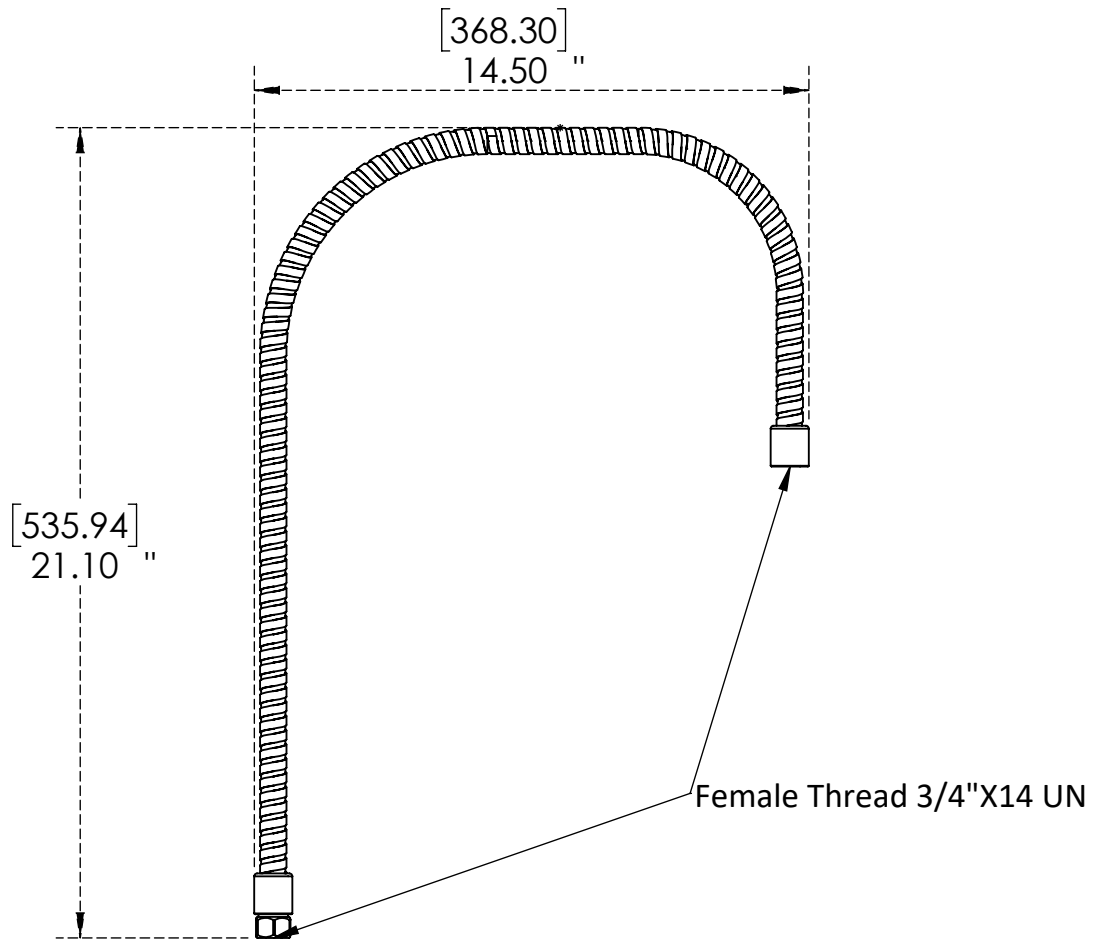

Product Dimensions:-

Options Available:-

Part No	Length	Handle
C8224	24"	Grip Handle
C8218	26"	Less Handle
C8223	24"	Less Handle
C8227	28"	Less Handle
C8231	32"	Less Handle
C8140	36"	Less Handle
C8240	40"	Less Handle
C8242	42"	Less Handle
C8244	44"	Less Handle
C8253	54"	Less Handle
C8255	56"	Less Handle
C8268	68"	Less Handle