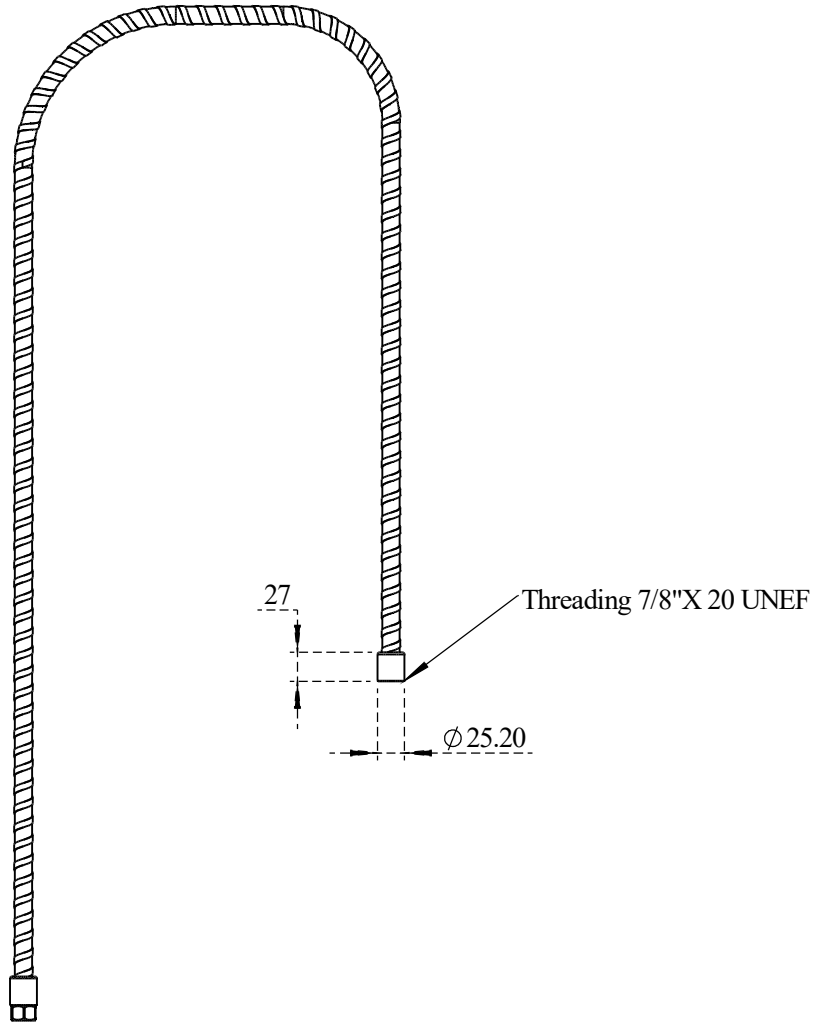

PART NO.-

C8268 Line Drawing

TITLE-

62" SS Flexible Pipe assembly Line Drawing

Note:- Information provided for reference only.

All Dimensions are in mm