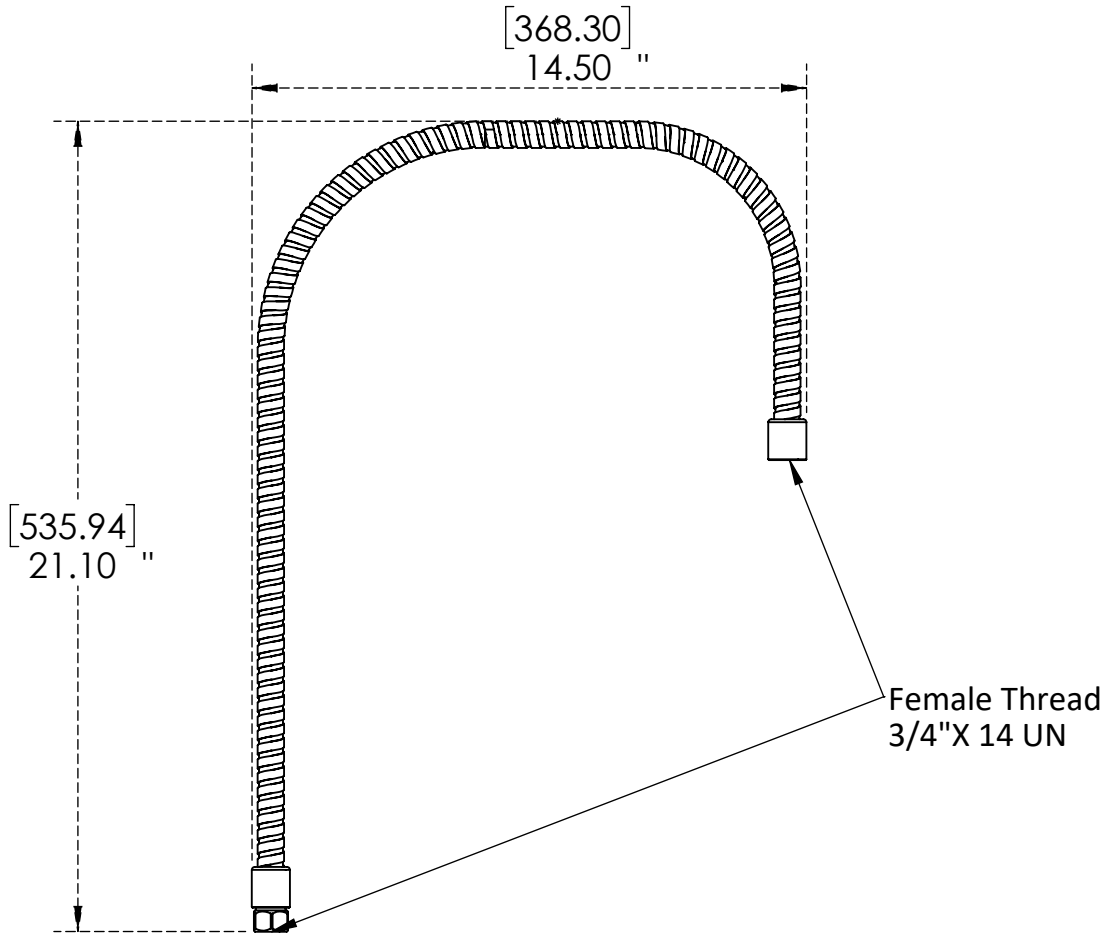

Features & Benefits:

- This Pre-rinse Flex-Hose with Stainless Steel Cover works as a Universal replacement for all Pre-rinse Faucets in the Market.
- Connects to all brands of standard pre-rinsing faucet base and Rinsing Spray Valve.
- Hose washers included
- Polyurethane inner tubing
- Quick & Easy Installation

C8268

Stainless Steel Polished

Warranty: One Year (Limited)

Product Dimensions:-

Options Available:-

Part Number	Length (Inch)	Handle
C8223	24"	Less Handle
C8225	26"	Less Handle
C8227	28"	Less Handle
C8231	32"	Less Handle
C8140	36"	Less Handle
C8240	40"	Less Handle
C8242	42"	Less Handle
C8244	44"	Less Handle
C8257	50"	Less Handle
C8253	54"	Less Handle
C8255	56"	Less Handle