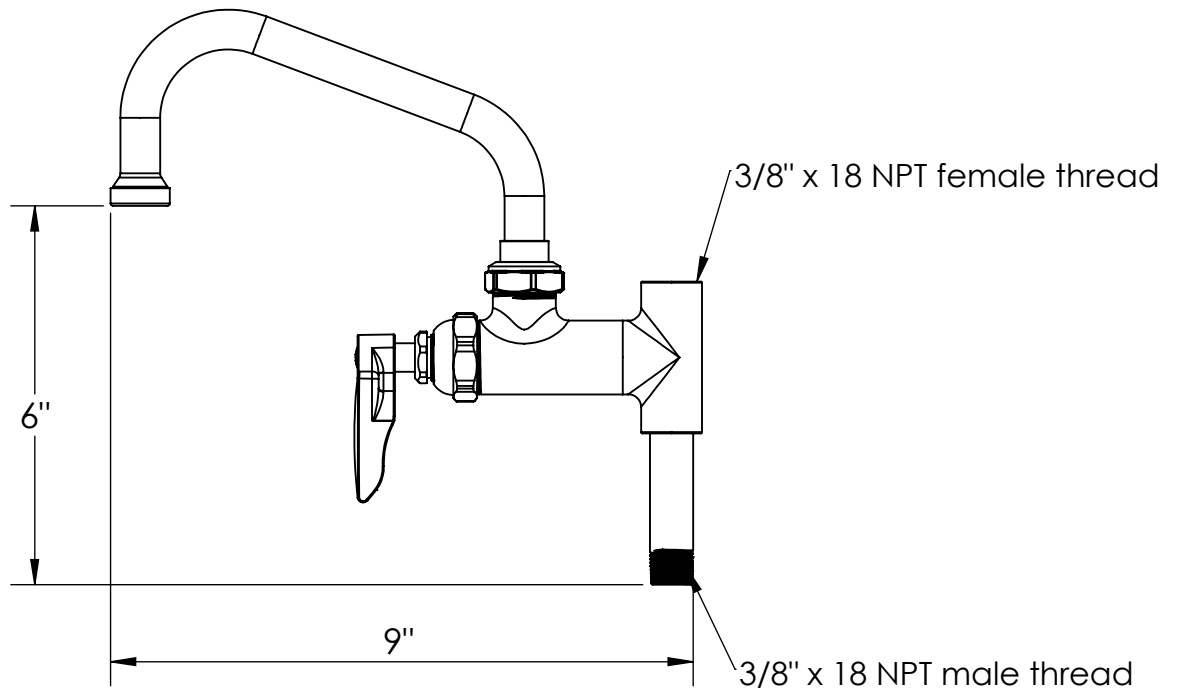

- Add-on Faucet with 6" Swing Nozzle for Pre Rinse Units
- 6" Swing Nozzle for Maximum Versatility
- Quarter Turn Cartridge for Long Lasting Use
- Comes with 3" riser 3/8" NPT male connection to connect easily with your base faucet

C8203

Polished Chrome

Options Available:-

Part No.	Swing Nozzle	Finish
C8204	12"	Polished Chrome
C8205	18"	Polished Chrome

Product Dimensions:-

Copyright © 2017 Krome USA Inc. All Rights Reserved