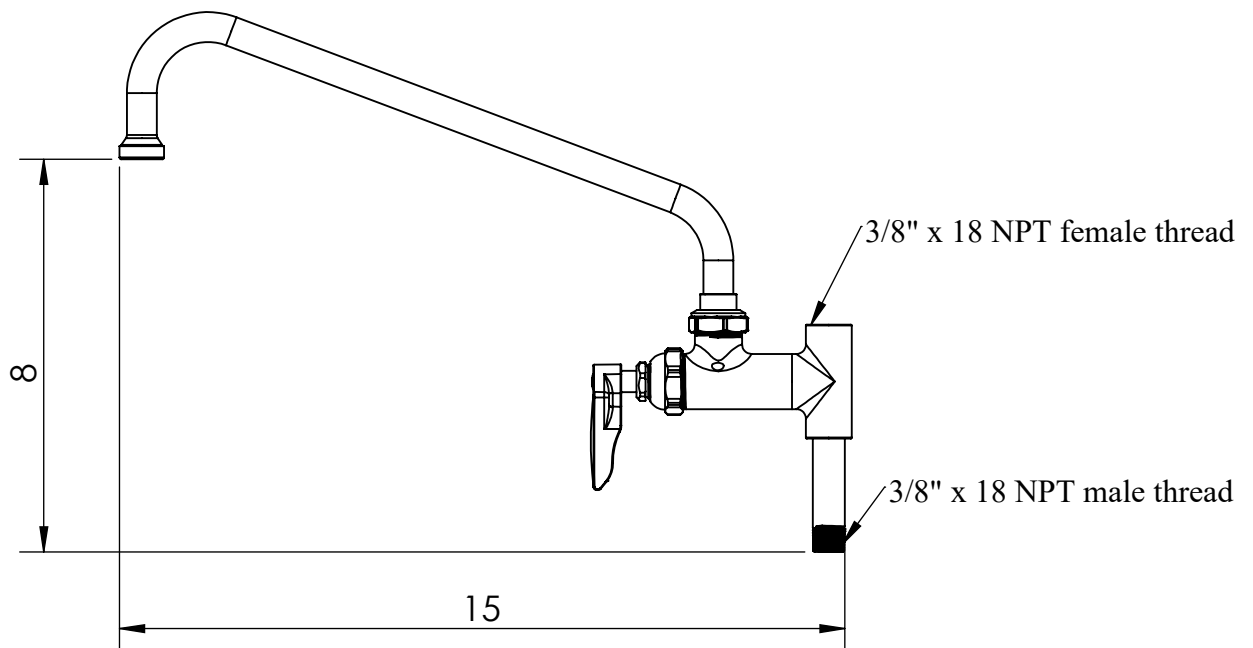

Option Available:-

Part No.	Swing Nozzle	Finish
C8203	6"	Polished Chrome
C8205	18"	Polished Chrome

Product Dimensions:-

Copyright © 2017 Krome USA Inc. All Rights Reserved