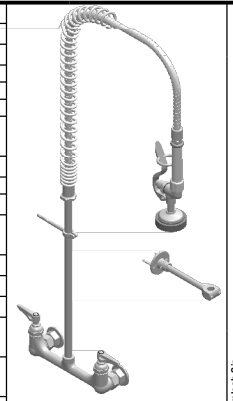

ItemNo.	Part No.	Part Name	Qty.
1	C8134	Spindle Assembly Hot (RH)	1
2	C8138	Spindle Assembly Cold (LH)	1
3	C8136	Hot Index (Red)	1
4	C8137	Cold Index (Blue)	1
5	C8135	Lever	2
6	C8139	Oval (Raised Head) Nylock Screw for Handle	2
7	C8126	Spring Holder	1
8	C8131	Washer	1
9	C8129	Spring for Pre Rinse	1
10	C8244	44" SS Flexible Pipe assembly, Less Handle	1
11	C8149	Pre Rinser Assembly	1
12	C8042.21	Extention for Pre Rinse Spray Head	1
13	C8062.01	18" Long x 3/8" MPT Rinser Tube	1
14	C8121	1/2" NPT Female Eccentric Flange assembly with washer	2
15	C8075	6" Wall Mount Bracket for Upright Pre-Rinse	1
16	C8066	Pre Rinse Spray Head Rinser Tube Hook	1
17	C8241.01	Pre Rinse Body	1
18	C8141.68	Film Paper for Packaging	2
19	C8141.69.01	Low Lead Compliant Sticker	1
20	C8141.69.02	Warning Sticker	1
21	C8141.88.01	Master Carton For Pre Rinse Assembly	1
22	C8141.88.02	Inner Cardboard for Pre Rinse Assembly	