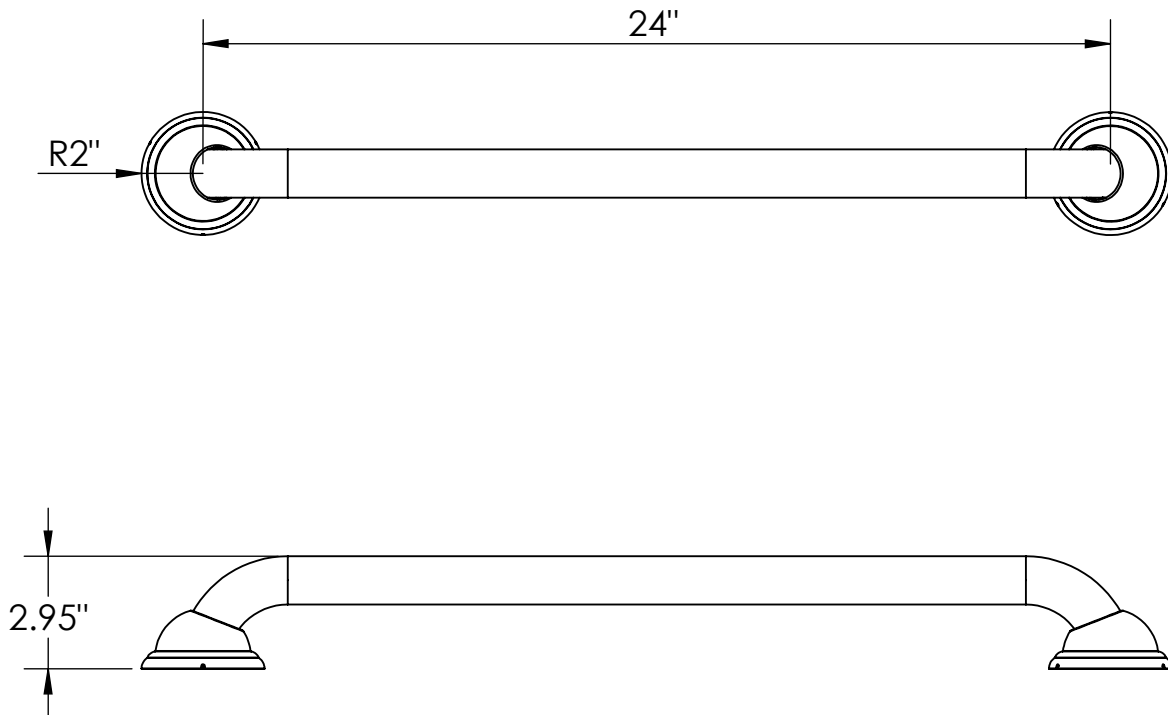

Options Available:-

Part No.	Length	Material	Finish
56420	9"	Stainless Steel 304	Brushed Stainless
56422	12"	Stainless Steel 304	Brushed Stainless
56426	18"	Stainless Steel 304	Brushed Stainless
56430	36"	Stainless Steel 304	Brushed Stainless
56432	48"	Stainless Steel 304	Brushed Stainless

Product Dimensions:-

Copyright © 2017 Krome USA Inc. All Rights Reserved