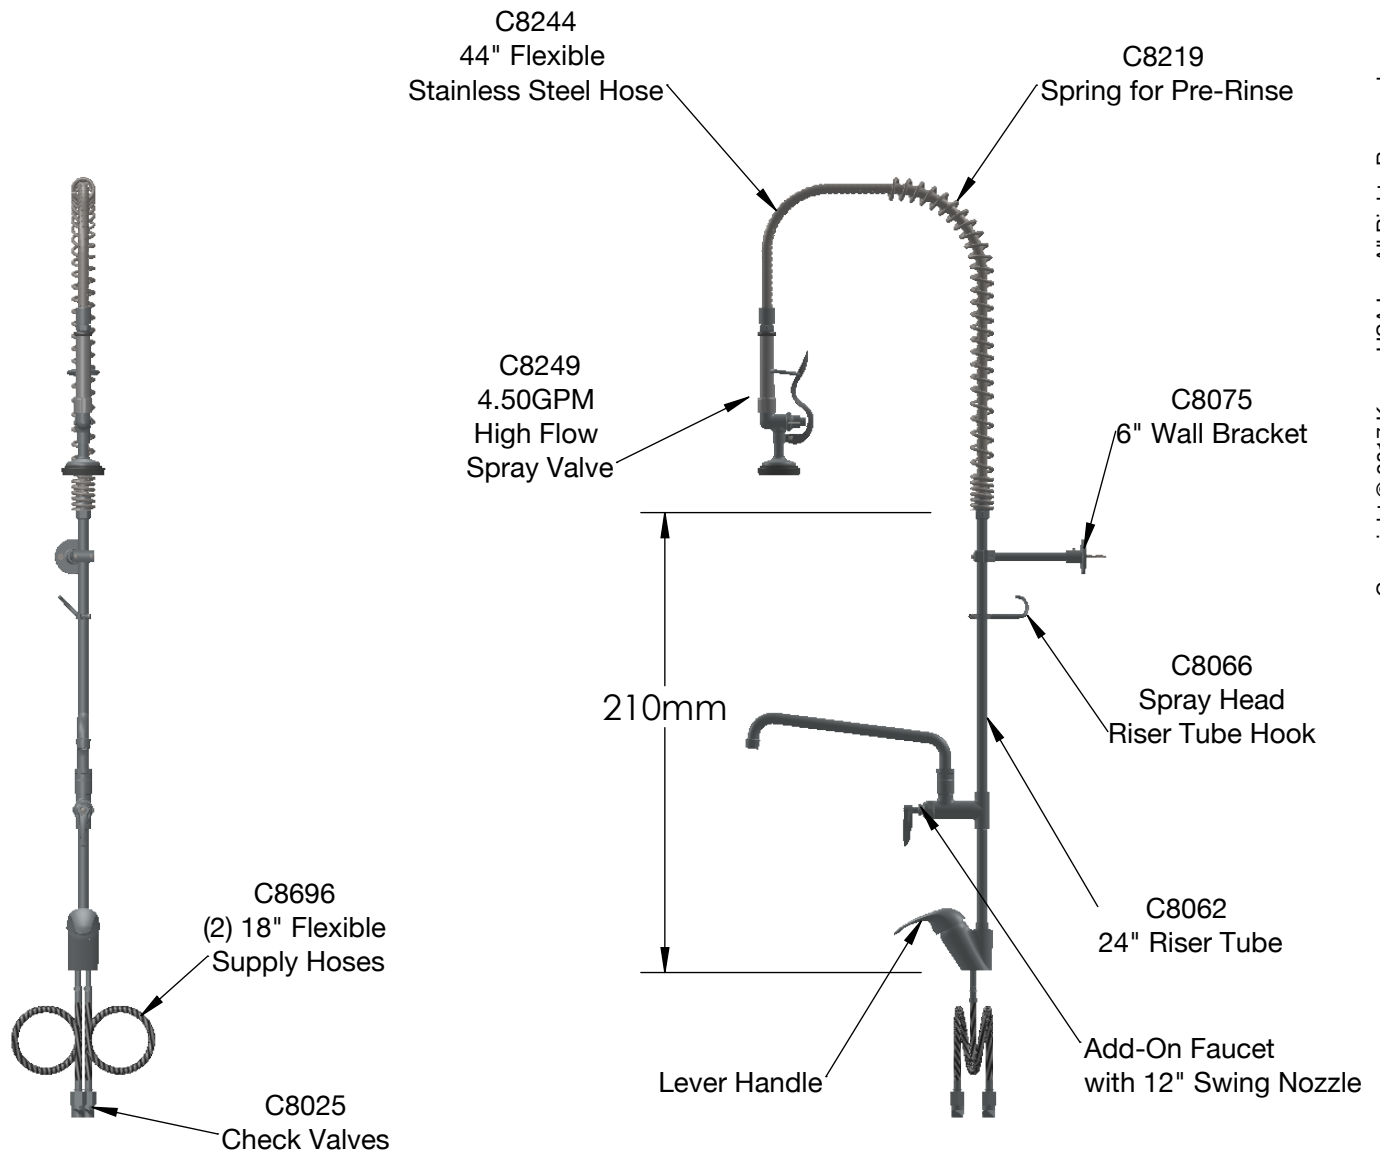

Option Available:-

Part No	Part Name
C8220	Single Hole Deck Mount, High Flow Spray Valve, Add-On Faucet and 12" Nozzle

Specifications:-

Copyright © 2017 Krome USA Inc. All Rights Reserved