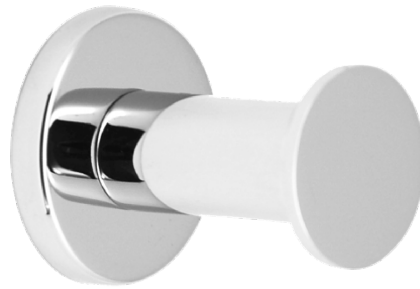

- Strong Mounting Hardware Included.
- All metal construction, ensuring quality and longevity.
- One piece, No assembly required
- Quick & Easy Installation

C1946

Polished Chrome

Options Available:-

Part No	Part Name	Series	Finish
C1941	Towel Holder	H2O	Polished Chrome
C1944	Towel Ring Round	H2O	Polished Chrome
C1950	Towel Ring Flat	H2O	Polished Chrome

Product Dimensions:-