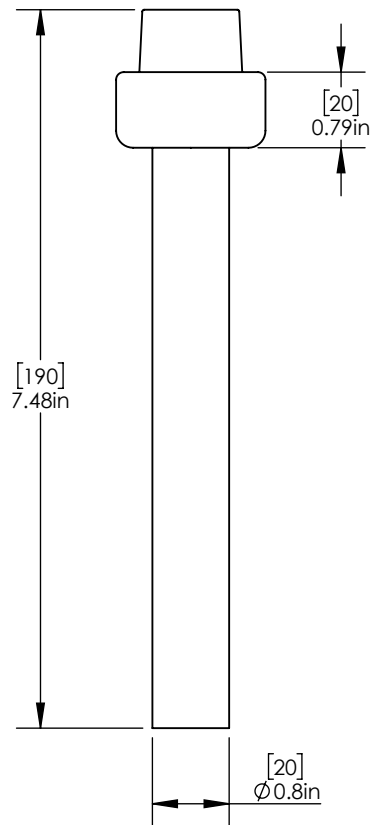

- Made of PVC Plastic.
- 1" Wide Rubber Plug Fits all standard sinks
- Makes disposing of accumulated debris easy
- Prevents overflow and flooding

Product Dimensions:-

Front View

Bottom View