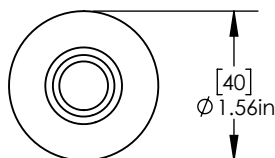

- Made of PVC Plastic.
- 1" Wide Rubber Plug Fits all standard sinks
- Makes disposing of accumulated debris easy
- Prevents overflow and flooding

Product Dimensions:-

Front View

Bottom View