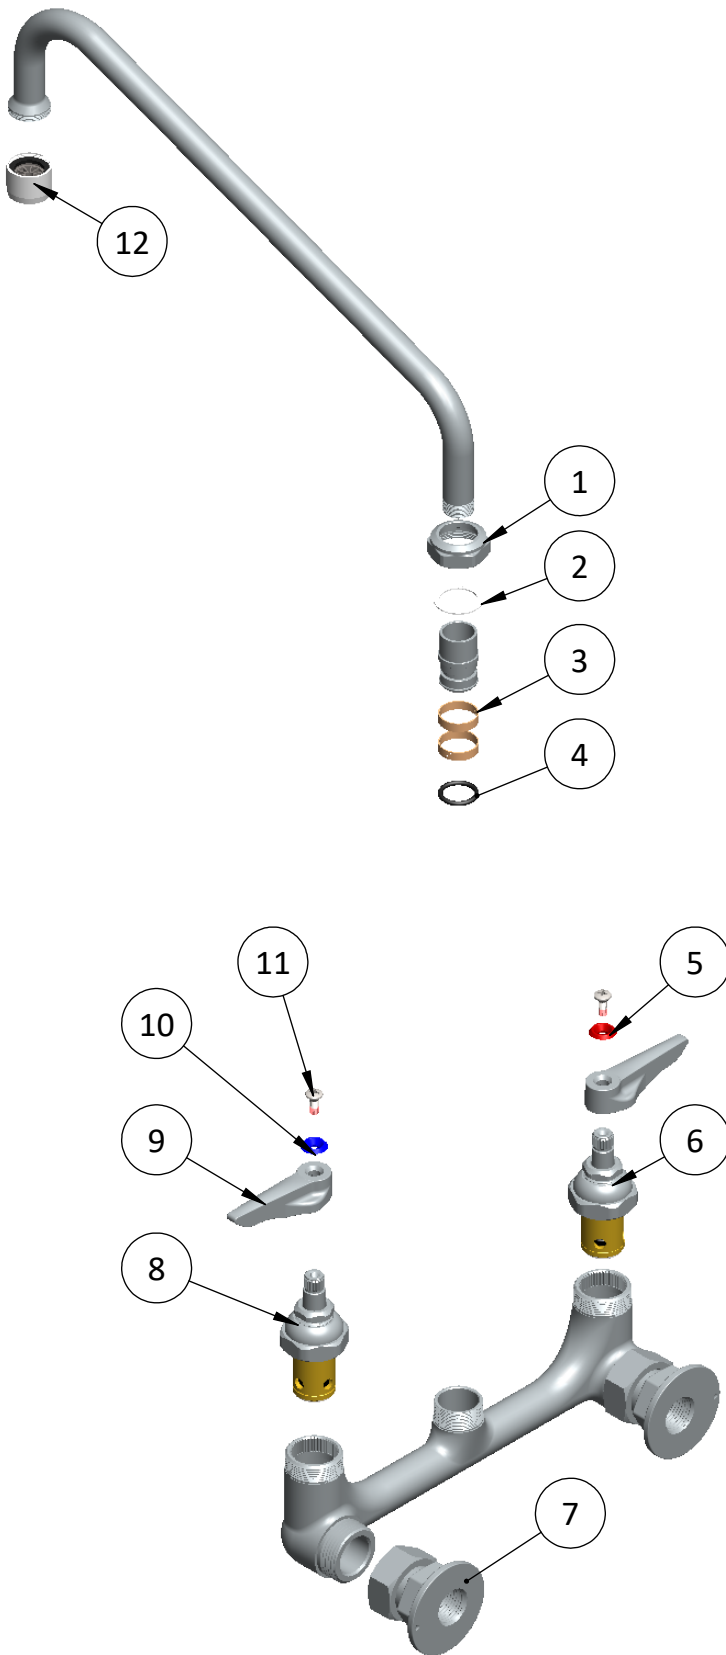

Wall Mount Pantry Faucets

Double Pantry Wall Mount Swivel Base
Faucet with 12" Swing Nozzle
C8192

ItemNo.	Part No.	Part Name	Qty.
1	C8145.01.03	Swivel Hexnut	1
2	C8145.01.04	Swivel Washer	1
3	C8145.01.05	Swivel Sleeve	2
4	C753.04	O-Ring For Quick Disconnect	1
5	C8136	Hot Index (Red)	1
6	C8134	Spindle Assembly Hot (RH)	1
7	C8121	1/2" NPT Female Eccentric Flange assembly with washer	2
8	C8138	Spindle Assembly Cold (LH)	1
9	C8135	Lever	2
10	C8137	Cold Index (Blue)	1
11	C8139	Oval (Raised Head) Nylock Screw for Handle	2
12	C8202.50	Aerator,Aerator Holder and Rubber washer Sub-Assembly	1