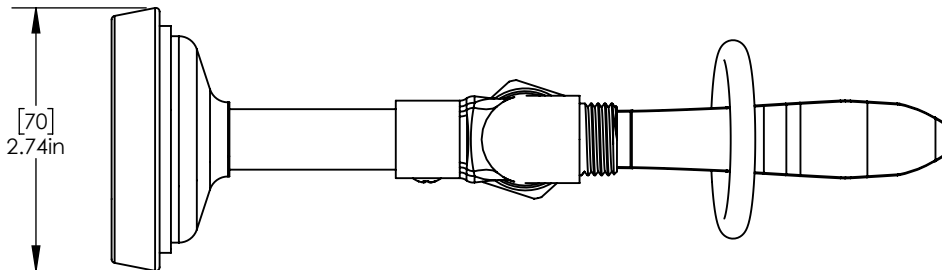

Options Available:-

Part No	Part Name	GPM
C8149	Spray Valve For Pre Rinse 1.42 GPM	1.42GPM
C8042	Low Flow Spray Valve For Pre Rinse 1.2 GPM	1.2GPM

Product Dimensions:-

Copyright © 2017 Krome USA Inc. All Rights Reserved