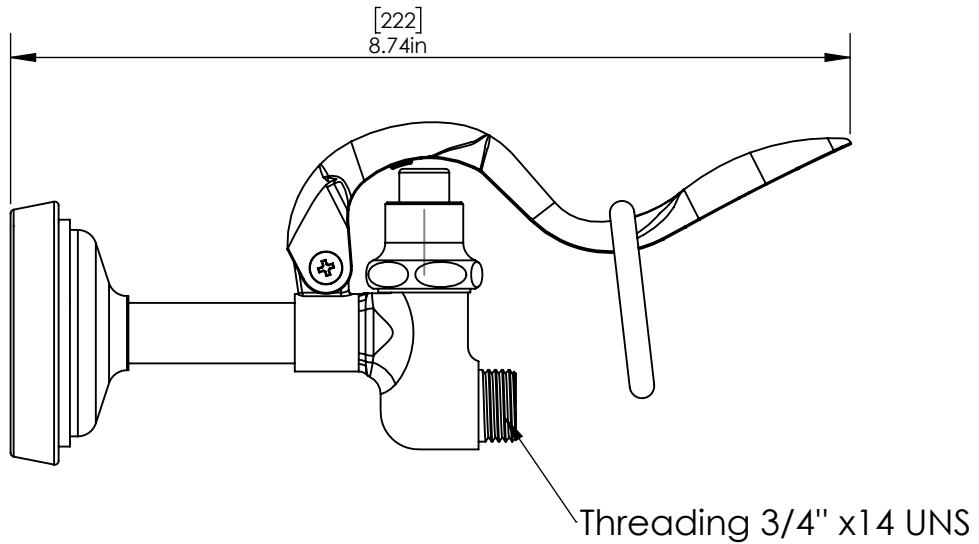

Options Available:-

Part No	Part Name	GPM
C8149	Spray Valve For Pre Rinse 1.42 GPM	1.42GPM
C8042	Low Flow Spray Valve For Pre Rinse 1.2 GPM	1.2GPM

Product Dimensions:-

Copyright © 2017 Krome USA Inc. All Rights Reserved