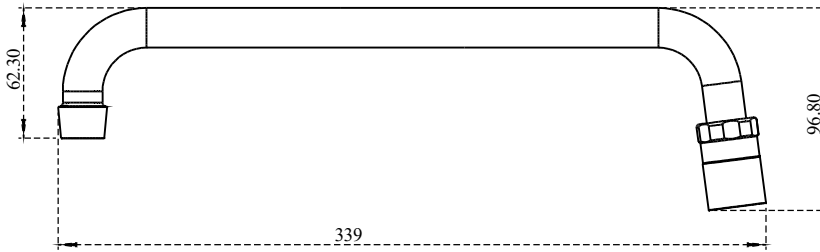

PART NO.- C8133 Line Drawing

TITLE- 12" Replacement Spout Line Drawing

Note:- Information provided for reference only.

All Dimensions are in mm