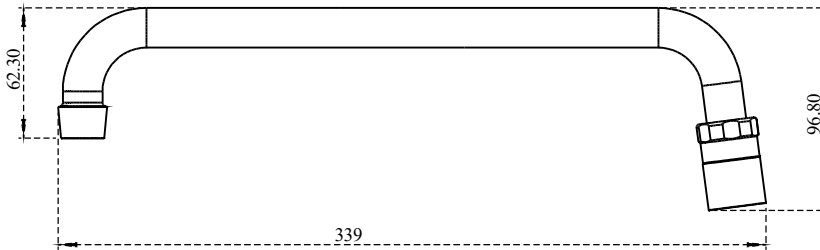

PART NO.- C8174 Line Drawing

TITLE- 6" Replacement Spout Line Drawing

**Note:-** Information provided for reference only.

All Dimensions are in mm