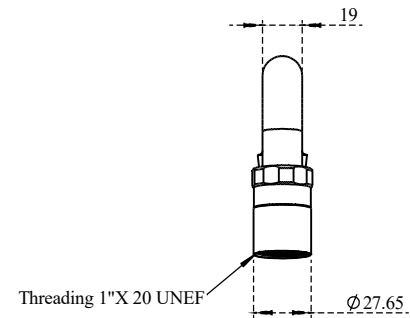

PART NO.- C8174 Line Drawing

TITLE- 6" Replacement Spout Line Drawing

**Note:-** Information provided for reference only.

All Dimensions are in mm