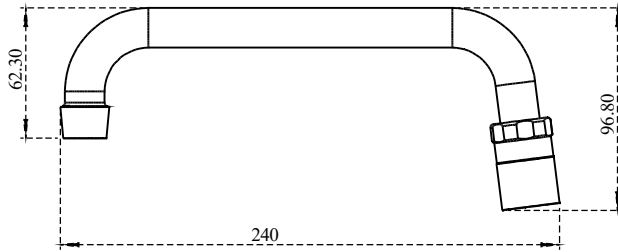

PART NO.- C8175 Line Drawing

TITLE- 8" Replacement Spout Line Drawing

Note:- Information provided for reference only.

All Dimensions are in mm