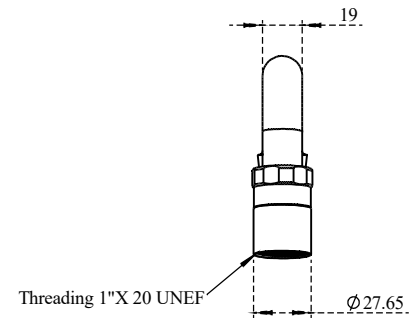

PART NO.- C8175 Line Drawing

TITLE- 8" Replacement Spout Line Drawing

Note:- Information provided for reference only.

All Dimensions are in mm