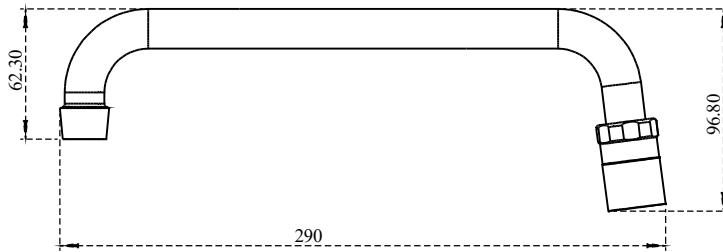

PART NO.- C8176 Line Drawing

TITLE- 10" Replacement Spout Line Drawing

Note:- Information provided for reference only.

All Dimensions are in mm