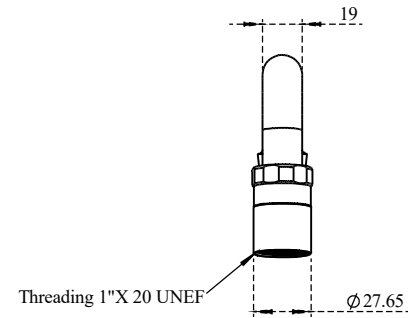

PART NO.- C8176 Line Drawing

TITLE- 10" Replacement Spout Line Drawing

Note:- Information provided for reference only.

All Dimensions are in mm