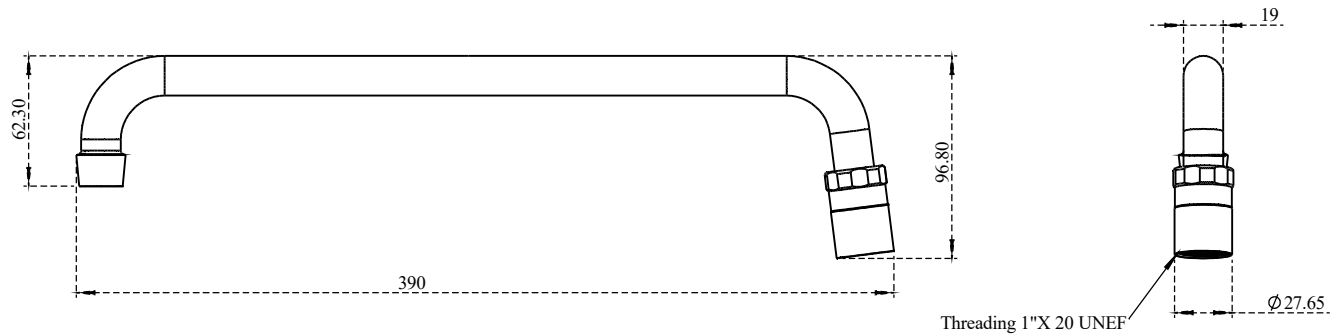

PART NO.- C8177 Line Drawing

TITLE- 14" Replacement Spout Line Drawing

**Note:-** Information provided for reference only.

All Dimensions are in mm