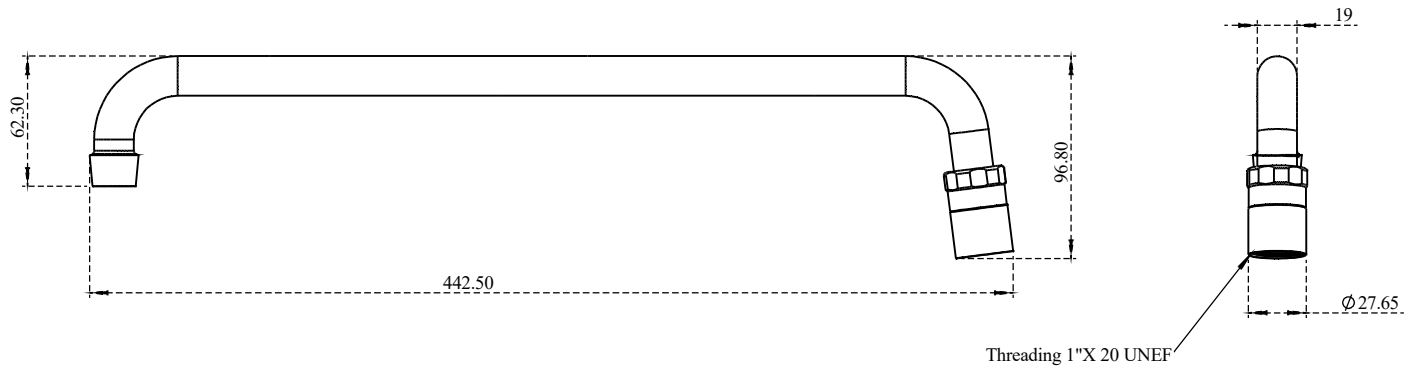

PART NO.- C8178 Line Drawing

TITLE- 16" Replacement Spout Line Drawing

**Note:-** Information provided for reference only.

All Dimensions are in mm