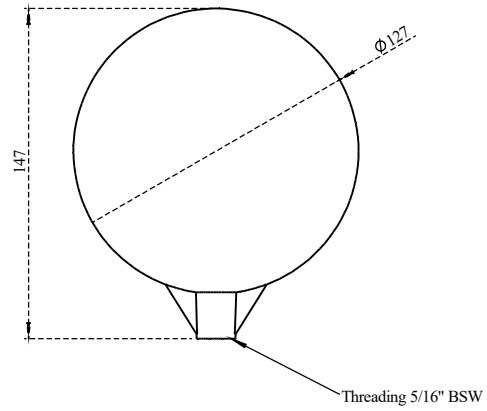

PART NO.- 14219 Line Drawing

TITLE- 5" PVC Float Ball Line Drawing

Note:- Information provided for reference only.

All Dimensions are in mm