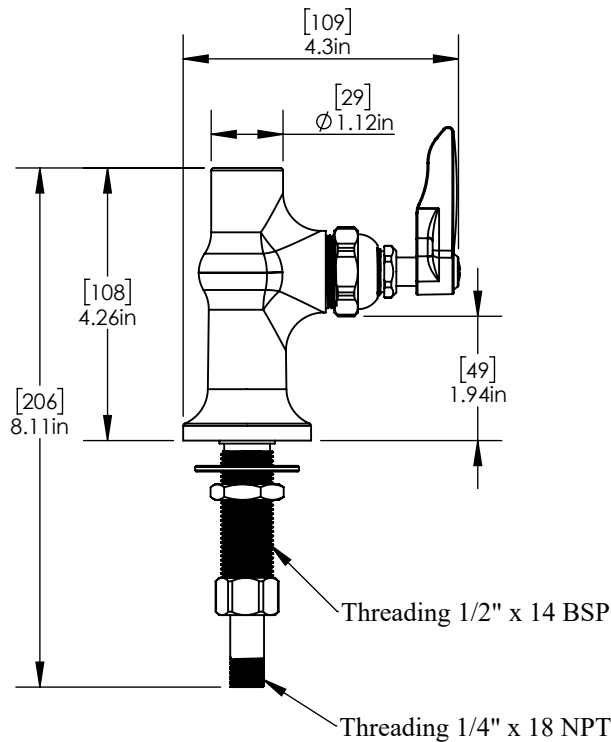

- Single hole single temperature deck mount faucet with polished chrome plated brass body
- Swivel outlet (less nozzle)
- Lock washer provided for rigid application
- Quarter-turn Eterna compression cartridge w/ spring check
- Lever handle with color coded index

C8183

Polished Chrome

Options Available:-

Part No.	Part Name	Material
C8450	Single Hole Pantry Deck Mount Faucet with Stream Regulator & 1/2" NPSM Male Inlet	Brass
C8451	Single Hole Pantry Deck Mount Faucet with Stream Regulator & 1/2" NPSM Male Inlet	Lead Free Brass

Product Dimensions:-

Top View

Front View