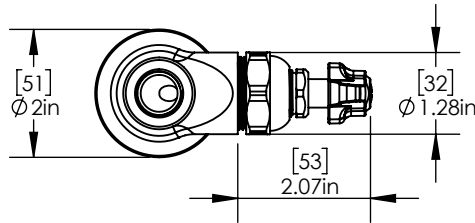

- Single hole single temperature deck mount faucet with polished chrome plated brass body
- Swivel outlet (less nozzle)
- Lock washer provided for rigid application
- Quarter-turn Eterna compression cartridge w/ spring check
- Lever handle with color coded index

C8183

Polished Chrome

Options Available:-

Part No.	Part Name	Material
C8450	Single Hole Pantry Deck Mount Faucet with Stream Regulator & 1/2" NPSM Male Inlet	Brass
C8451	Single Hole Pantry Deck Mount Faucet with Stream Regulator & 1/2" NPSM Male Inlet	Lead Free Brass

Product Dimensions:-

Top View

Front View