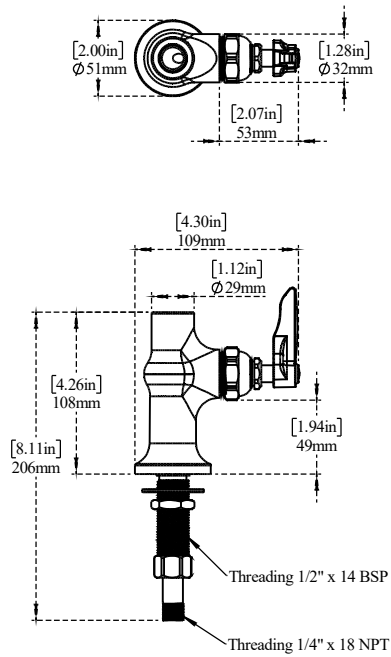

PART NO.- C8183 Line drawing

TITLE- US Single Pantry Base Faucet - Heavy Duty - Lead Free Brass

ALUIDS

Note:- Information provided for reference only

* This document and the information thereon is the property of Krome Dispense Pvt Ltd. & its subsidiaries. Any reproduction in part or as a whole without the written permission of Krome Dispense Pvt Ltd. is prohibited.