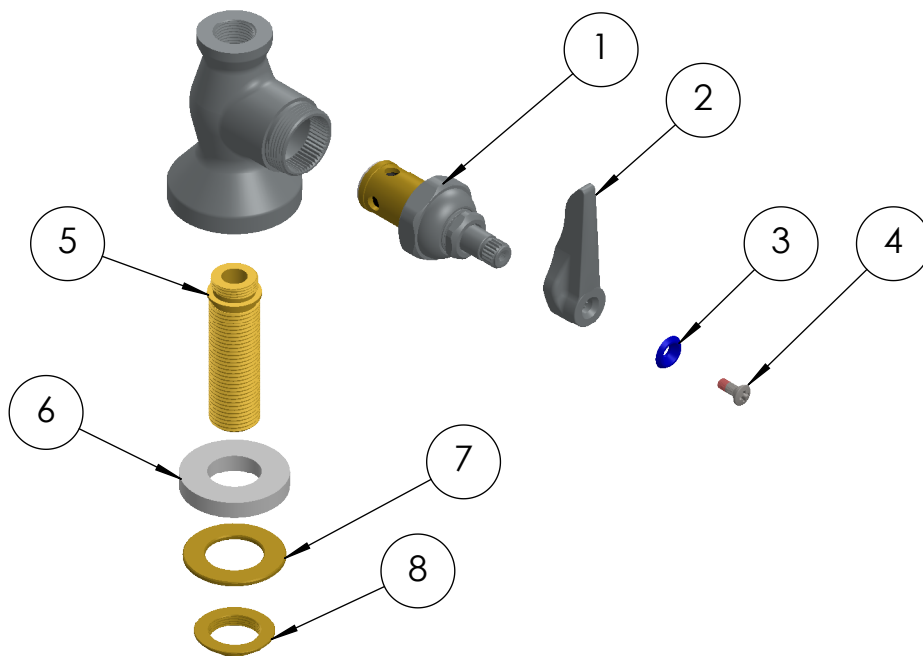

Single Hole Deck Mount Pantry Faucet

Single Hole Pantry Deck Mount Faucet, Lever Handle, 5 1/2" Rigid Gooseneck w/Stream Regulator & 1/2" NPSM Male Inlet

C8450

ItemNo	Part No.	Part Name	Qty.
1	C8138	Spindle Assembly Cold (LH)	1
2	C8135	Lever	1
3	C8137	Cold Index (Blue)	1
4	C8139	Oval (Raised Head) Nylock Screw for Handle	1
5	C8183.01.02	Threaded Bush for Single Pantry Base Faucet	1
6	C8184.02	Washer for Single Pantry Base Faucet	1
7	C8118.02	Brass washer for deck faucet mounting kit	1
8	C8112.03	Lock Nut for Wall Faucet Mounting Kit	1
9	C8201.02	Stream Regulator Outlet	1
10	C8134.09	Seat Washer for Spindle Assembly	2