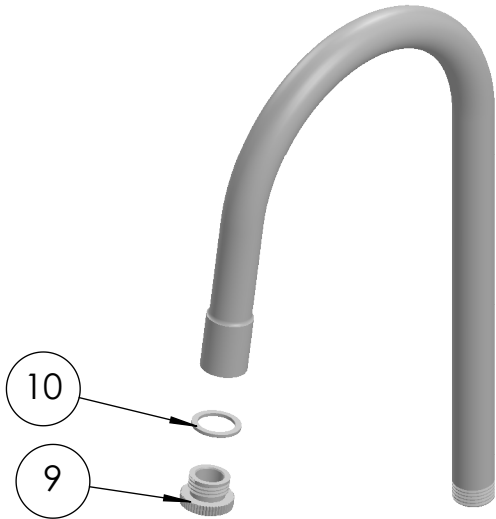

Single Hole Deck Mount Pantry Faucet

Single Hole Pantry Deck Mount Faucet, Lever Handle, 5 1/2" Rigid Gooseneck w/Stream Regulator & 1/2" NPSM Male Inlet

C8450

ItemNo	Part No.	Part Name	Qty.
1	C8138	Spindle Assembly Cold (LH)	1
2	C8135	Lever	1
3	C8137	Cold Index (Blue)	1
4	C8139	Oval (Raised Head) Nylock Screw for Handle	1
5	C8183.01.02	Threaded Bush for Single Pantry Base Faucet	1
6	C8184.02	Washer for Single Pantry Base Faucet	1
7	C8118.02	Brass washer for deck faucet mounting kit	1
8	C8112.03	Lock Nut for Wall Faucet Mounting Kit	1
9	C8201.02	Stream Regulator Outlet	1
10	C8134.09	Seat Washer for Spindle Assembly	2