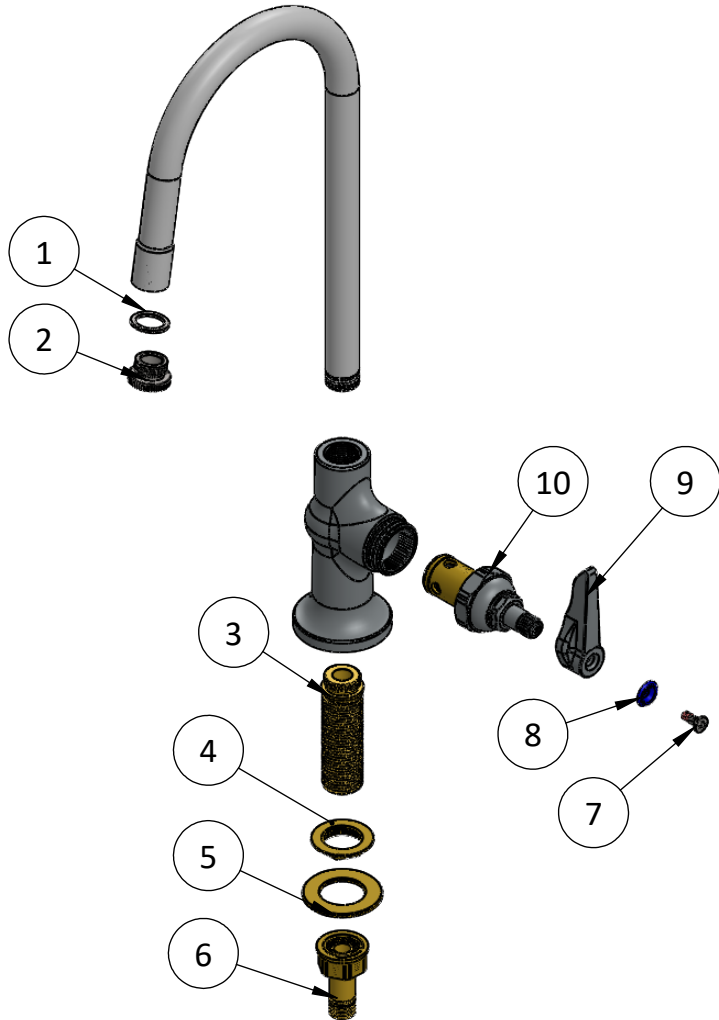

## Deck Mount Pantry Faucets

Single Hole Pantry Deck Mount Faucet , Lever Handle , 5 1/2"  
Rigid Gooseneck w/Stream Regulator & 1/2" NPSM Male  
Inlet – Lead Free Brass  
**C8451**

Sr.No.	Part No.	Part Name	Qty.
1	C8134.09	Seat Washer for Spindle Assembly	1
2	C8201.02	Stream Regulator Outlet	1
3	C8183.01.02	Threaded Bush for Single Pantry Base Faucet	1
4	C8112.03	Lock Nut for Wall Faucet Mounting Kit	1
5	C8118.02	Brass washer for deck faucet mounting kit	1
6	C8452	1/4" NPT Tailpeice & Nut	1
7	C8139	Oval ( Raised Head) Nylock Screw for Handle	1
8	C8137	Cold Index (Blue)	1
9	C8135	Lever	1
10	C8138	Spindle Assembly Cold (LH)	1