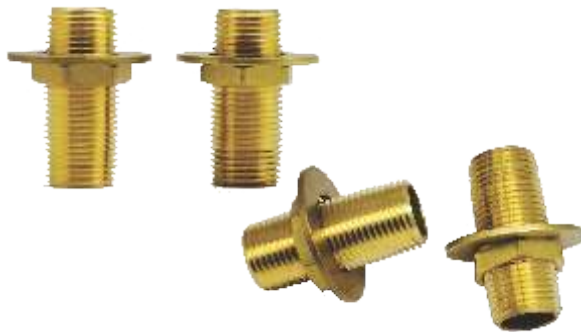

### Economy

Part #	Part Name	Price
C8174	6" Economy Swing Nozzle (fits Krowne, T&S and Encore)	₹ 812
C8175	8" Economy Swing Nozzle (fits Krowne, T&S and Encore)	₹ 870
C8176	10" Economy Swing Nozzle (fits Krowne, T&S and Encore)	₹ 910
C8133	12" Economy Swing Nozzle for Pre-rinse tap ( fits Krowne, T&S and Encore )	₹ 1113
C8177	14" Economy Swing Nozzle (fits Krowne, T&S and Encore)	₹ 1102
C8178	16" Economy Swing Nozzle (fits Krowne, T&S and Encore)	₹ 1271

## Supply Inlets

Part #	Part Name	Price
C8112	Wall Faucet Mounting Kit with 1/2 npt Male x Female Ells	₹ 928

Part #	Part Name	Price
C8121	1/2" NPT Female Eccentric Flange assembly with washer	₹ 1229
C8122	3/4" NPT Female Eccentric Flange assembly with washer	₹ 1229
C8123	3/8" NPT Female Eccentric Flange assembly with washer	₹ 1229