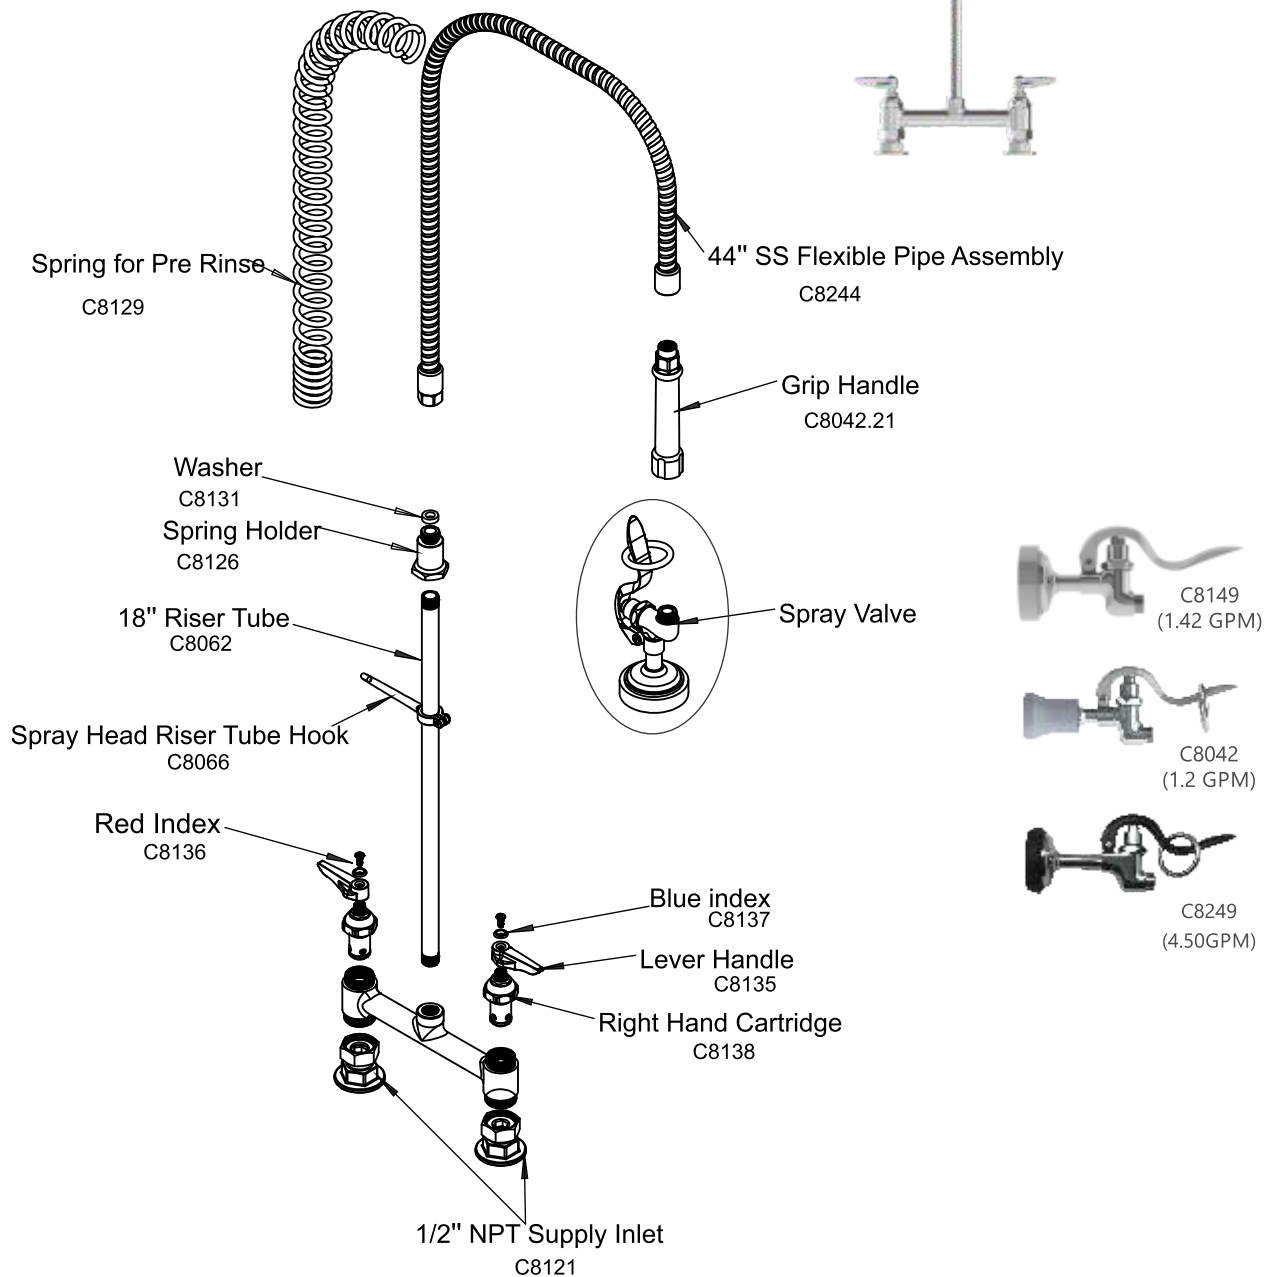

- Faucet with 8" Centers
- Built-in Cartridges.
- Inlet Kit (C8112) Sold Separately.
- Include 6" Wall Bracket.
- 1.42 GPM at 60 PSI
- 44" SS Flexible Pipe Assembly.
- 18" Riser Tube.

## Deck Mount

Part #	Part Name	Price
C8199	Pre-Rinse Unit: 1.2 GPM, 8" Center Deck Mount	₹ 11989
C8200	Pre-Rinse Unit: 1.42 GPM, 8" Center Deck Mount	₹ 11837

- Faucet with 8" Centers
- Built-in Cartridges.
- Inlet Kit (C8118) Sold Separately.
- 1.42 GPM at 60 PSI
- 44" SS Flexible Pipe Assembly.
- 18" Riser Tube.

Ecoline

Part #	Part Name	Price
C8219	Pre-Rinse Unit: Single Lever Deck Mount Faucet with High Flow Spray Valve	₹ 9279

Part #	Part Name	Price
C8220	Pre-Rinse Unit: Single Lever Deck Mount, High Flow Spray Valve, Add-On Faucet	₹ 11542