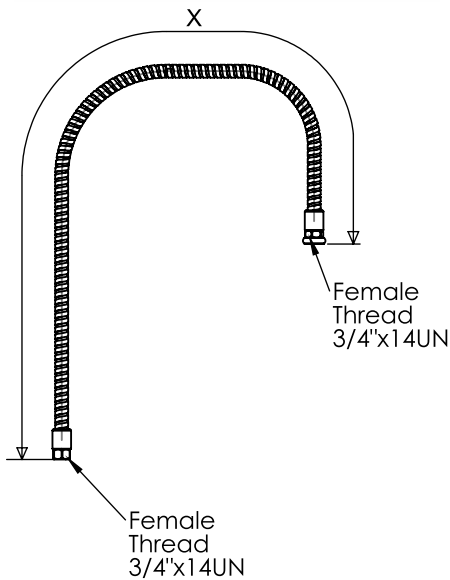

C8042

C8249

C9520

Item #	Part #	Part Name	Price
1	C8042.09	Handle for Pre-Rinse Spray Head	₹ 191
2	C8042.08	Ring for Pre-Rinse Spray Head	₹ 389
3	C8042.51	Valve Assembly for Pre-Rinse Spray Head	₹ 440
4	C8042.19	Binding Post Screw	₹ 85
5	C8149.01.05	Pre Rinser Body Base Holder Screw	₹
6	C8149.01.03	Pre Rinser Body Plastic Base	₹
7	C8149.01.04	Pre Rinser Body Rubber Base	₹
8	C8149.01.01	Pre Rinser body base	₹
9	C8149.01.02	Pre Rinser Body Pipe	₹
10	C8042.18	Binding Post Nut	₹ 140

## Flexible Hose Less Handle

Part #	Part Name	Size(x)	Price
C8223	SS Flexible pipe Assembly & Less Handle	18-3/8"	₹ 1155
C8225	SS Flexible pipe Assembly & Less Handle	20-3/8"	₹ 1241
C8227	SS Flexible pipe Assembly & Less Handle	22-3/8"	₹ 1319
C8231	SS Flexible pipe Assembly & Less Handle	26-5/8"	₹ 1431
C8140	SS Flexible pipe Assembly - Less Handle	30-5/8"	₹ 1636
C8240	SS Flexible pipe Assembly & Less Handle	34-5/8"	₹ 1789
C8242	SS Flexible pipe Assembly & Less Handle	36-5/8"	₹ 1866
C8244	SS Flexible pipe Assembly & Less Handle	38-5/8"	₹ 1936
C8257	SS Flexible pipe Assembly & Less Handle	44-1/2"	₹ 2178
C8253	SS Flexible pipe Assembly & Less Handle	48-1/2"	₹ 2333
C8255	SS Flexible pipe Assembly & Less Handle	50-3/8"	₹ 2449
C8268	SS Flexible pipe Assembly & Less Handle	62-5/8"	₹ 2993