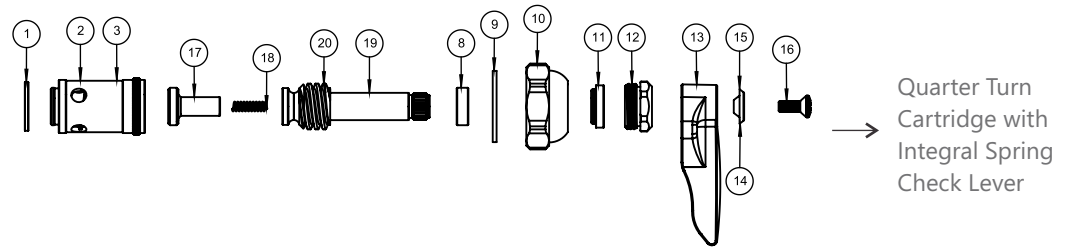

Pre Rinse Faucet Accessories

Part #	Part Name	
C8157	Quarter Turn Cartridge With Integral Spring Check, Lever Handle,(HOT) Index, Screw	
C8158	Quarter Turn Cartridge With Integral Spring Check, Lever Handle, (COLD) Index, Screw	
C8134.09	Seat Washer for Spindle Assembly	
C8138.02	Chamber for Spindle Assembly- Cold (LH)	
C8134.02	Chamber for Spindle Assembly- Hot (RH)	
C8169.03	Seat Screw	
C8169.02	Seat Washer	
C8169.01	Spindle for Hot Side (RH)	
C8170.01	Spindle for Cold Side (LH)	
C8134.05	Spacer For Spindle assembly	
C8134.06	Bonnet Washer for Spindle Assembly	
C8134.04	Bonnet for Spindle Assembly	
C8134.10	Rubber Washer for Spindle Assembly	
C8134.11	Hex Nut for Spindle Assembly	
C8135	Lever	
C8137	Cold Index (Blue)	
C8136	Hot Index (Red)	
C8139	Oval (Raised Head) Nylock Screw for Handle	
C8134.07	Check Valve for Spindle Assembly	
C8134.08	Spring for Spindle Assembly	
C8138.01	Spindle for Cold Side (LH)	
C8134.01	Spindle for Hot Side (RH)