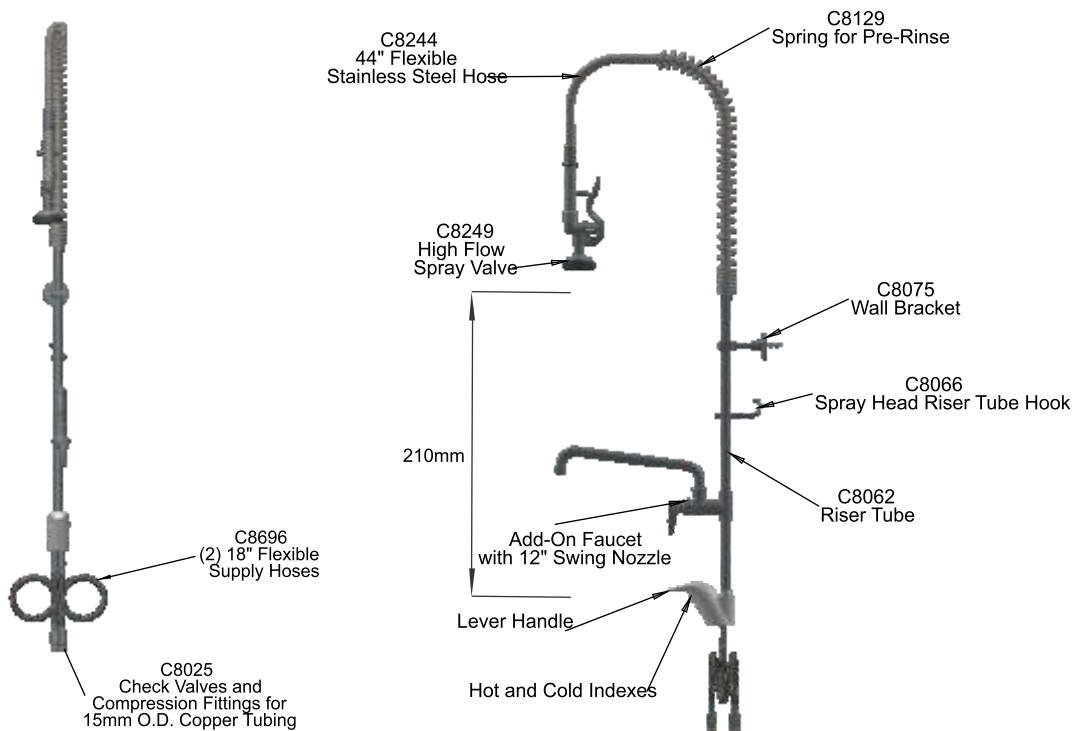

## Deck Mount

Part #	Part Name	Price
C8199	Pre-Rinse Unit: 1.2 GPM, 8" Center Deck Mount	₹ 11989
C8200	Pre-Rinse Unit: 1.42 GPM, 8" Center Deck Mount	₹ 11837

- Faucet with 8" Centers
- Built-in Cartridges.
- Inlet Kit (C8118) Sold Separately.
- 1.42 GPM at 60 PSI
- 44" SS Flexible Pipe Assembly.
- 18" Riser Tube.

Ecoline

Part #	Part Name	Price
C8219	Pre-Rinse Unit: Single Lever Deck Mount Faucet with High Flow Spray Valve	₹ 9279

Part #	Part Name	Price
C8220	Pre-Rinse Unit: Single Lever Deck Mount, High Flow Spray Valve, Add-On Faucet	₹ 11542