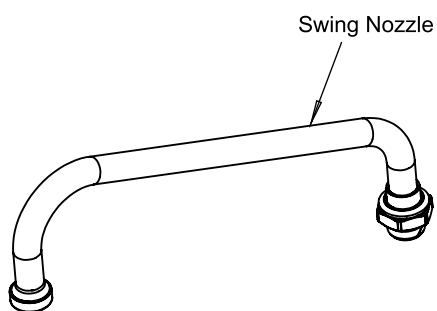

Repair Kit

Part #	Part Name	Price
C9503	Economy Lever Handle Kit	₹ 333