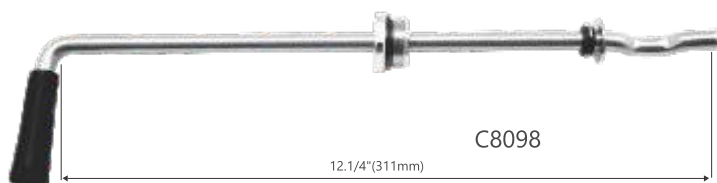

C8098

12.1/4"(311mm)