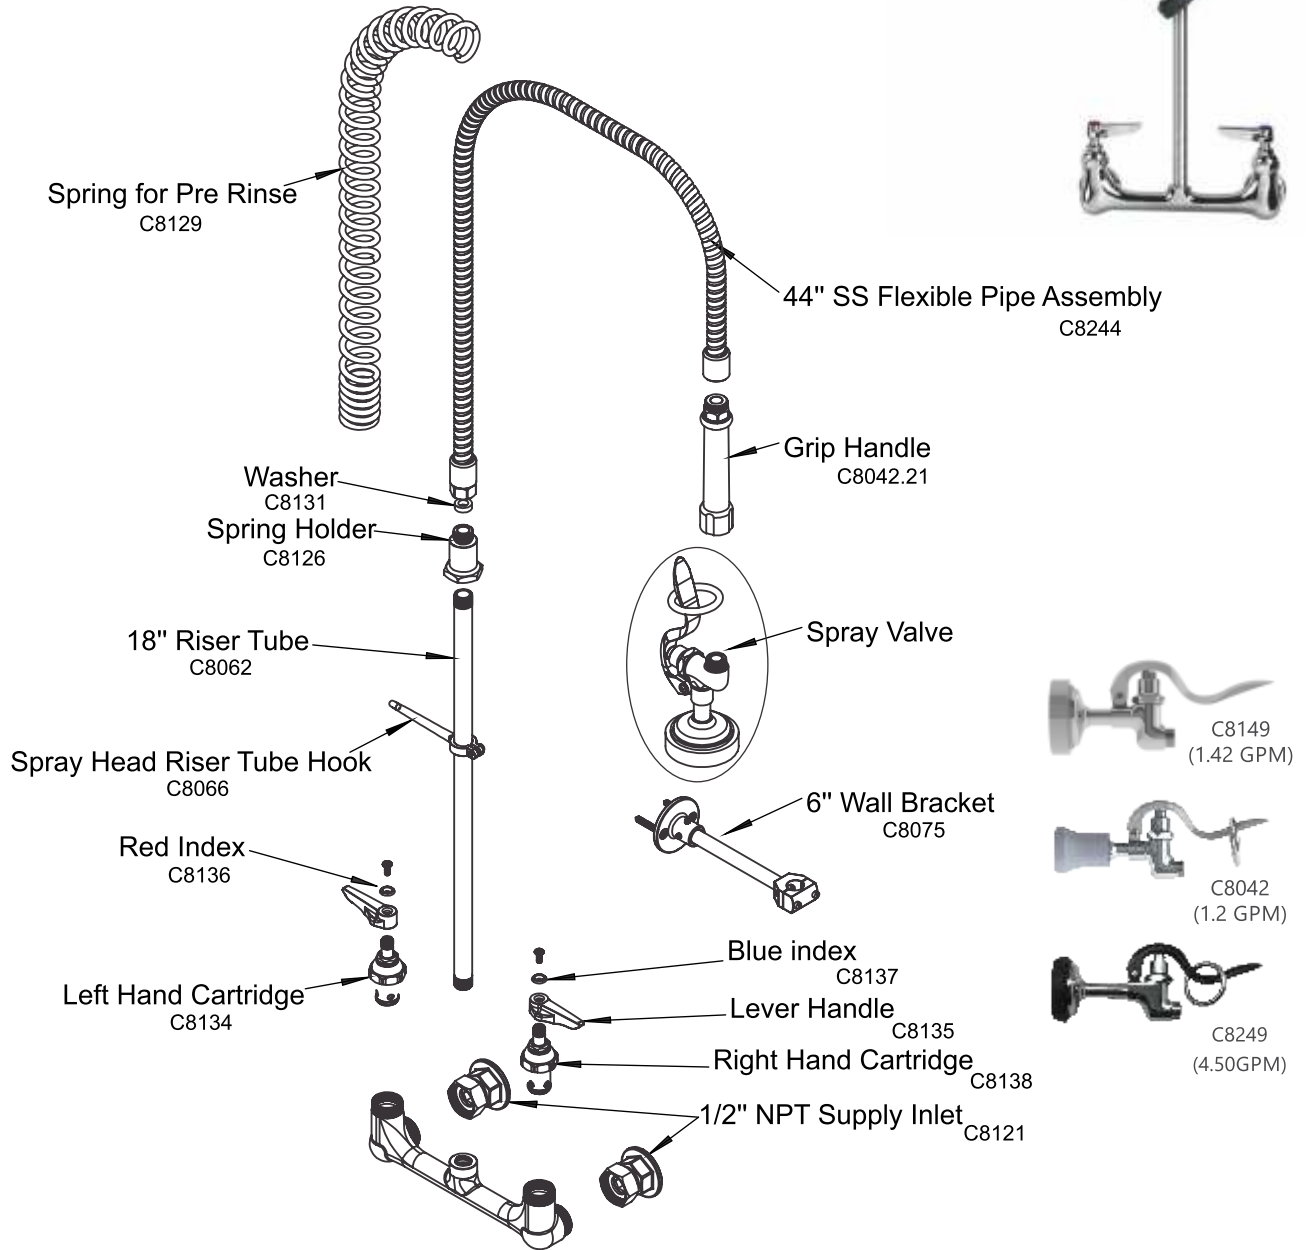

Wall Mount

Part #	Part Name	Price
C8141	Pre-Rinse Unit: 1.2 GPM, 8" Center Wall Mount	₹ 12343
C8198	Pre-Rinse Unit: 1.42 GPM, 8" Center Wall Mount	₹ 11311

- Faucet with 8" Centers
- Built-in Cartridges.
- Inlet Kit (C8112) Sold Separately.
- Include 6" Wall Bracket.
- 1.42 GPM at 60 PSI
- 44" SS Flexible Pipe Assembly.
- 18" Riser Tube.