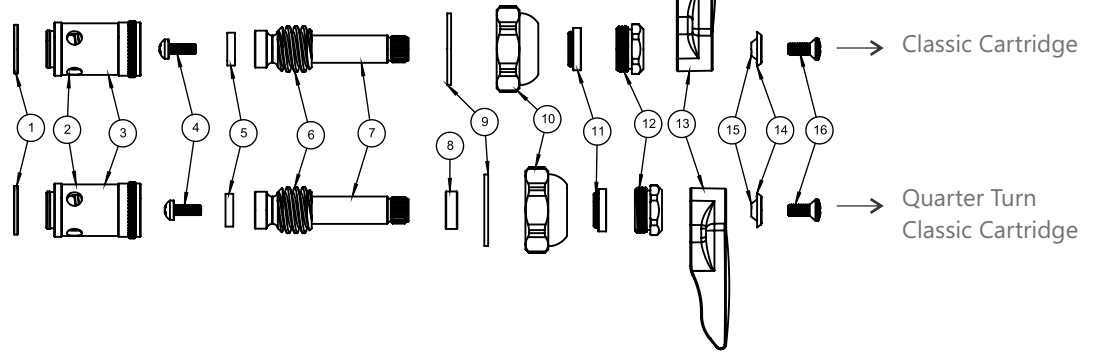

Pre Rinse Faucet Accessories

Part #	Part Name	
C8157	Quarter Turn Cartridge With Integral Spring Check, Lever Handle,(HOT) Index, Screw	
C8158	Quarter Turn Cartridge With Integral Spring Check, Lever Handle, (COLD) Index, Screw	
C8134.09	Seat Washer for Spindle Assembly	
C8138.02	Chamber for Spindle Assembly- Cold (LH)	
C8134.02	Chamber for Spindle Assembly- Hot (RH)	
C8169.03	Seat Screw	
C8169.02	Seat Washer	
C8169.01	Spindle for Hot Side (RH)	
C8170.01	Spindle for Cold Side (LH)	
C8134.05	Spacer For Spindle assembly	
C8134.06	Bonnet Washer for Spindle Assembly	
C8134.04	Bonnet for Spindle Assembly	
C8134.10	Rubber Washer for Spindle Assembly	
C8134.11	Hex Nut for Spindle Assembly	
C8135	Lever	
C8137	Cold Index (Blue)	
C8136	Hot Index (Red)	
C8139	Oval (Raised Head) Nylock Screw for Handle	
C8134.07	Check Valve for Spindle Assembly	
C8134.08	Spring for Spindle Assembly	
C8138.01	Spindle for Cold Side (LH)	
C8134.01	Spindle for Hot Side (RH)