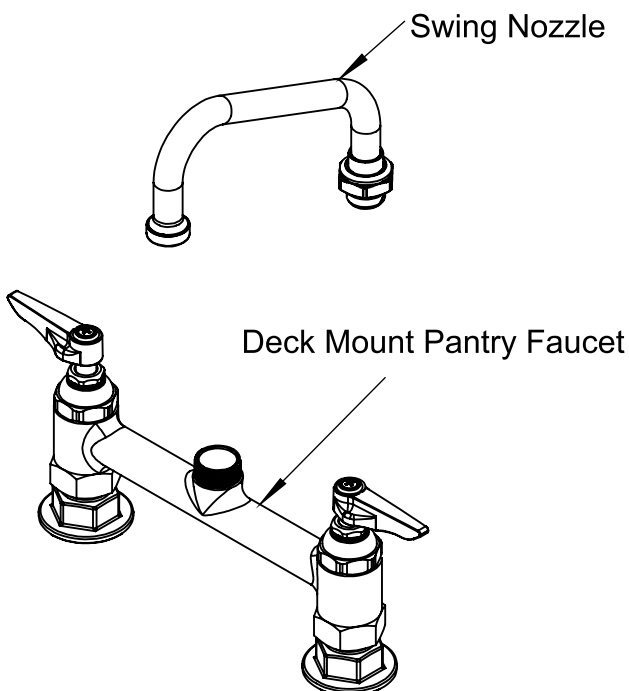

Deck Mount

Part #	Part Name	Price
C8185	Double Pantry Deck Mount Swivel Base Faucet with 6" Swing Nozzle	₹ 6128
C8186	Double Pantry Deck Mount Swivel Base Faucet with 8" Swing Nozzle	₹ 6134
C8187	Double Pantry Deck Mount Swivel Base Faucet with 10" Swing Nozzle	₹ 6147
C8188	Double Pantry Deck Mount Swivel Base Faucet with 12" Swing Nozzle	₹ 6330
C8189	Double Pantry Deck Mount Swivel Base Faucet with 18" Swing Nozzle	₹ 6610
C8194	Double Pantry Faucet, Deck Mount, 8" Centers, Swivel/Rigid Gooseneck, Lever Handles	₹ 6562
C8440	Standard Duty Deck-Mounted Faucets 4" Centers 1/2" Male Inlets 3-1/2" Swing Gooseneck Spout	

- Faucet with 8" Centers
- Built-in Cartridges.
- Inlet Kit (C8118) Sold Separately

C8194