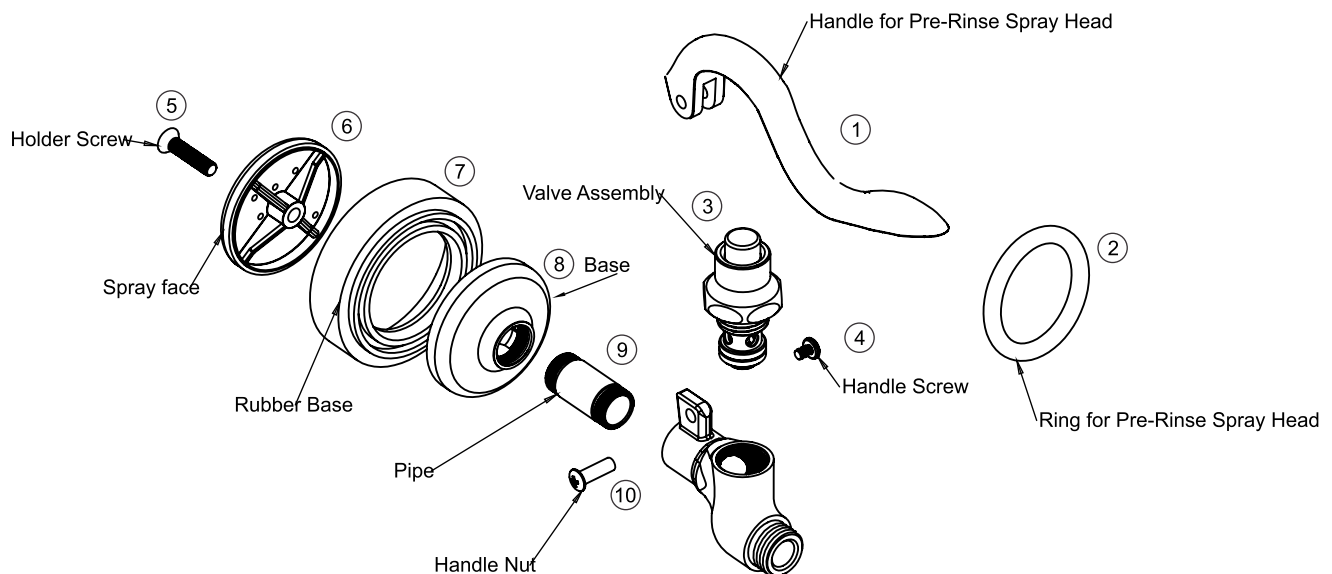

C8042

C8249

C9520

Item #	Part #	Part Name	Price
1	C8042.09	Handle for Pre-Rinse Spray Head	₹ 191
2	C8042.08	Ring for Pre-Rinse Spray Head	₹ 389
3	C8042.51	Valve Assembly for Pre-Rinse Spray Head	₹ 440
4	C8042.19	Binding Post Screw	₹ 85
5	C8149.01.05	Pre Rinser Body Base Holder Screw	₹
6	C8149.01.03	Pre Rinser Body Plastic Base	₹
7	C8149.01.04	Pre Rinser Body Rubber Base	₹
8	C8149.01.01	Pre Rinser body base	₹
9	C8149.01.02	Pre Rinser Body Pipe	₹
10	C8042.18	Binding Post Nut	₹ 140