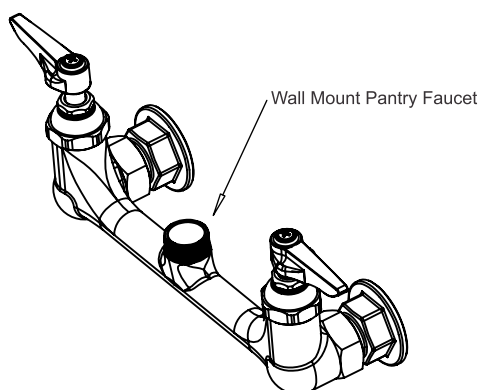

Repair Kit

Part #	Part Name	Price
C9503	Economy Lever Handle Kit	₹ 333