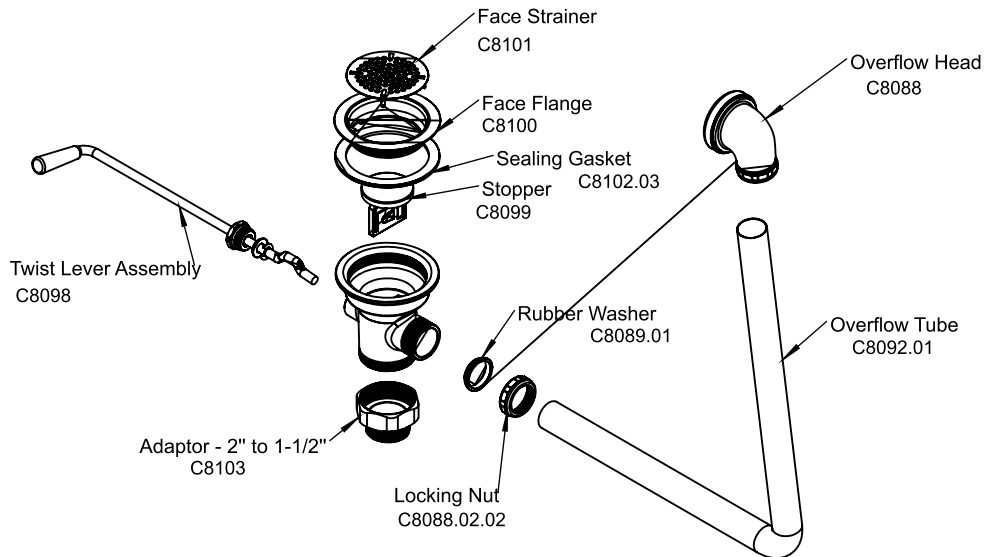

Part #	Part Name	Price
C8343	Brass P-Trap - 1-1/2" - 17 GA	₹
C8344	Brass P-Trap - 1-1/2" - 22 GA	₹