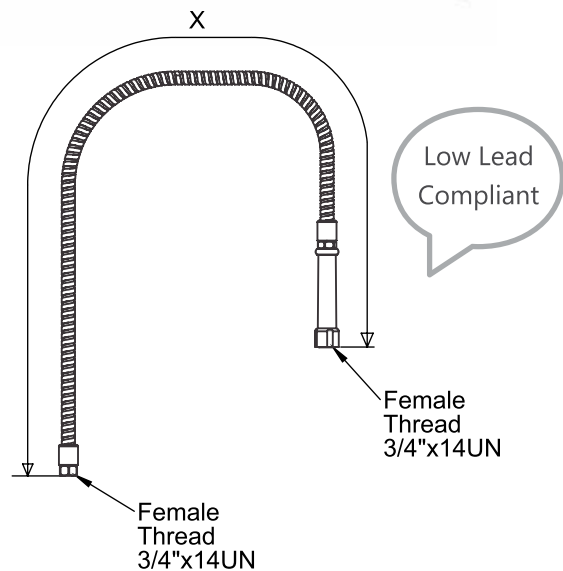

## Flexible Hose Less Handle

Part #	Part Name	Size(x)	Price
C8223	SS Flexible pipe Assembly & Less Handle	18-3/8"	₹ 1155
C8225	SS Flexible pipe Assembly & Less Handle	20-3/8"	₹ 1241
C8227	SS Flexible pipe Assembly & Less Handle	22-3/8"	₹ 1319
C8231	SS Flexible pipe Assembly & Less Handle	26-5/8"	₹ 1431
C8140	SS Flexible pipe Assembly - Less Handle	30-5/8"	₹ 1636
C8240	SS Flexible pipe Assembly & Less Handle	34-5/8"	₹ 1789
C8242	SS Flexible pipe Assembly & Less Handle	36-5/8"	₹ 1866
C8244	SS Flexible pipe Assembly & Less Handle	38-5/8"	₹ 1936
C8257	SS Flexible pipe Assembly & Less Handle	44-1/2"	₹ 2178
C8253	SS Flexible pipe Assembly & Less Handle	48-1/2"	₹ 2333
C8255	SS Flexible pipe Assembly & Less Handle	50-3/8"	₹ 2449
C8268	SS Flexible pipe Assembly & Less Handle	62-5/8"	₹ 2993

## Flexible Hose With Grip Handle

Part #	Part Name	Size(x)	Price
C8218	18" SS Flexible pipe Assembly & Grip Handle	18"	₹ 1404
C8224	24" SS Flexible pipe Assembly & Grip Handle	24"	₹
C8226	26" SS Flexible pipe Assembly & Grip Handle	26"	₹ 1784
C8228	28" SS Flexible pipe Assembly & Grip Handle	28"	₹ 1865
C8232	32" SS Flexible pipe Assembly & Grip Handle	32"	₹ 1981
C8236	36" SS Flexible Pipe Assembly & Grip Handle	36"	₹ 2195
C8147	44" SS Flexible pipe Assembly & Grip Handle	44"	₹ 2506
C8248	48" SS Flexible pipe Assembly & Grip Handle	48"	₹ 2631
C8258	50" SS Flexible pipe Assembly & Grip Handle	50"	₹ 2759
C8254	54" SS Flexible pipe Assembly & Grip Handle	54"	₹ 2920
C8256	56" SS Flexible pipe Assembly & Grip Handle	56"	₹ 3001
C8267	68" SS Flexible pipe Assembly & Grip Handle	68"	₹ 3621