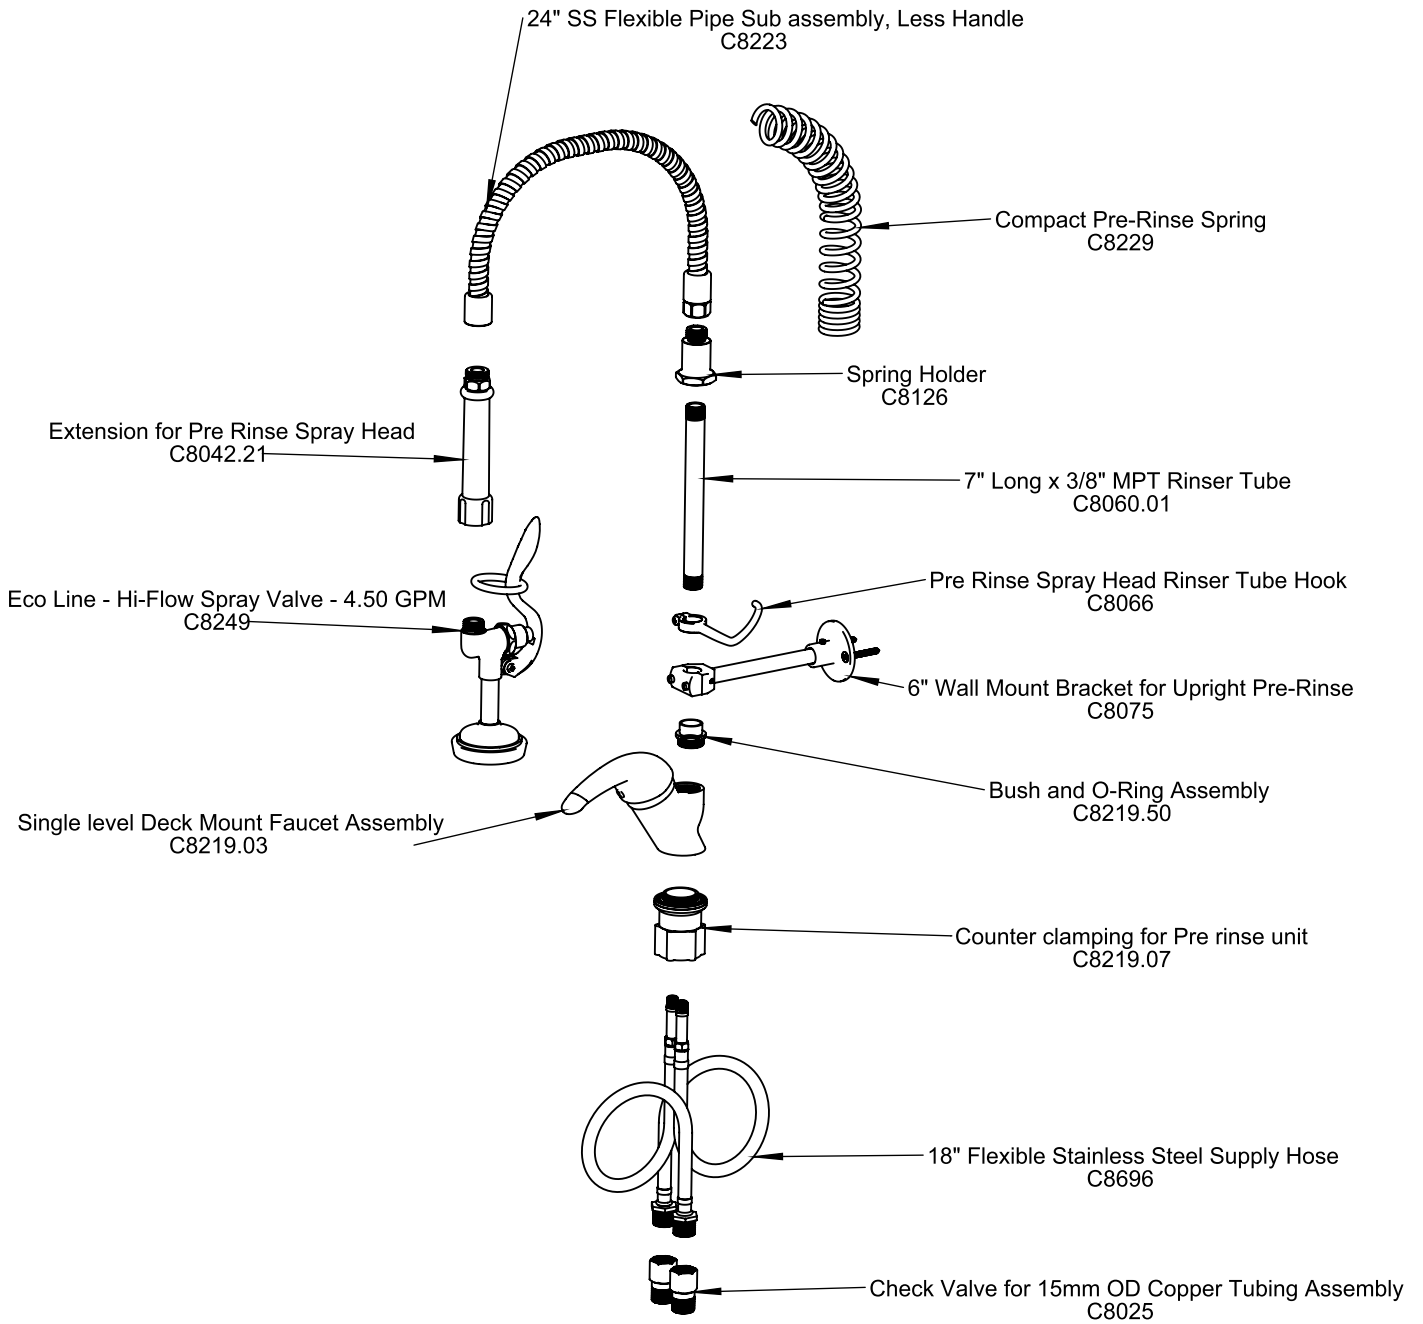

Ecoline

Part #	Part Name	Price
C8221	Pre-Rinse Unit: Short Height, Single Hole Deck Mount, High Flow Spray Valve	₹ 7856