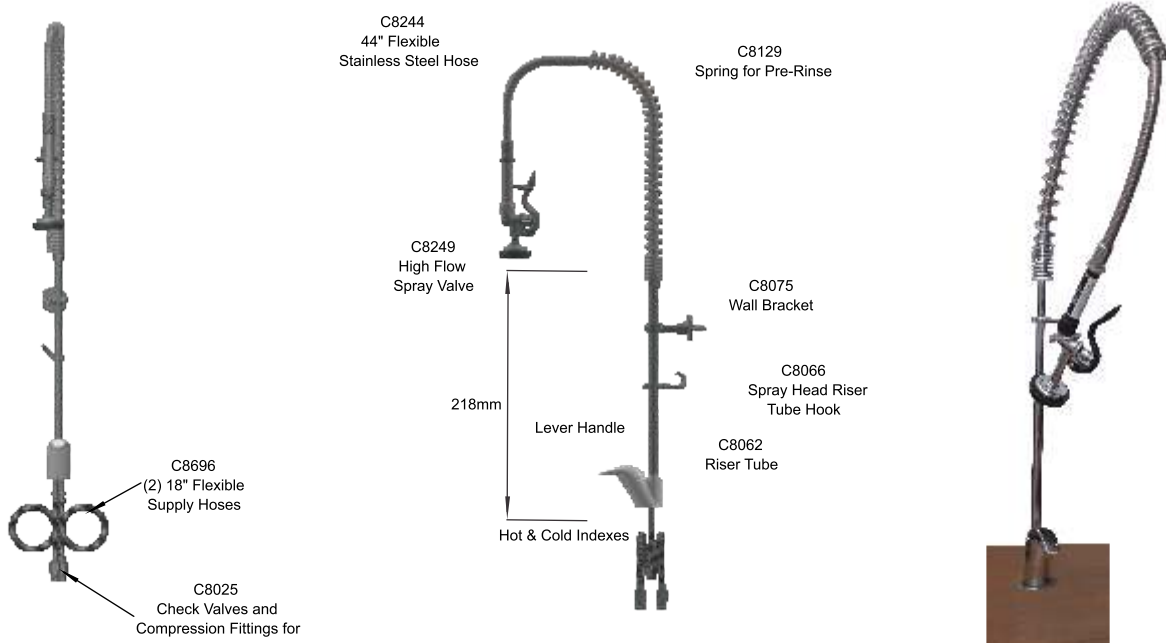

- Faucet with 8" Centers
- Built-in Cartridges.
- Inlet Kit (C8112) Sold Separately.
- Include 6" Wall Bracket.
- 1.42 GPM at 60 PSI
- 44" SS Flexible Pipe Assembly.
- 18" Riser Tube.

## Deck Mount

Part #	Part Name	Price
C8199	Pre-Rinse Unit: 1.2 GPM, 8" Center Deck Mount	₹ 11989
C8200	Pre-Rinse Unit: 1.42 GPM, 8" Center Deck Mount	₹ 11837

- Faucet with 8" Centers
- Built-in Cartridges.
- Inlet Kit (C8118) Sold Separately.
- 1.42 GPM at 60 PSI
- 44" SS Flexible Pipe Assembly.
- 18" Riser Tube.

Ecoline

Part #	Part Name	Price
C8219	Pre-Rinse Unit: Single Lever Deck Mount Faucet with High Flow Spray Valve	₹ 9279

Part #	Part Name	Price
C8220	Pre-Rinse Unit: Single Lever Deck Mount, High Flow Spray Valve, Add-On Faucet	₹ 11542

Ecoline

Part #	Part Name	Price
C8221	Pre-Rinse Unit: Short Height, Single Hole Deck Mount, High Flow Spray Valve	₹ 7856

C8149

Part #	Part Name	Price
C8042	Low Flow Spray Valve for Pre Rinse - 1.2GPM	₹ 1442
C8149	Spray Valve For Pre Rinse - 1.42GPM	₹ 1397
C8249	Eco Line - Hi-Flow Spray Valve - 4.50 GPM	₹ 1335
C9520	Standard Spray Valve with Brush	₹